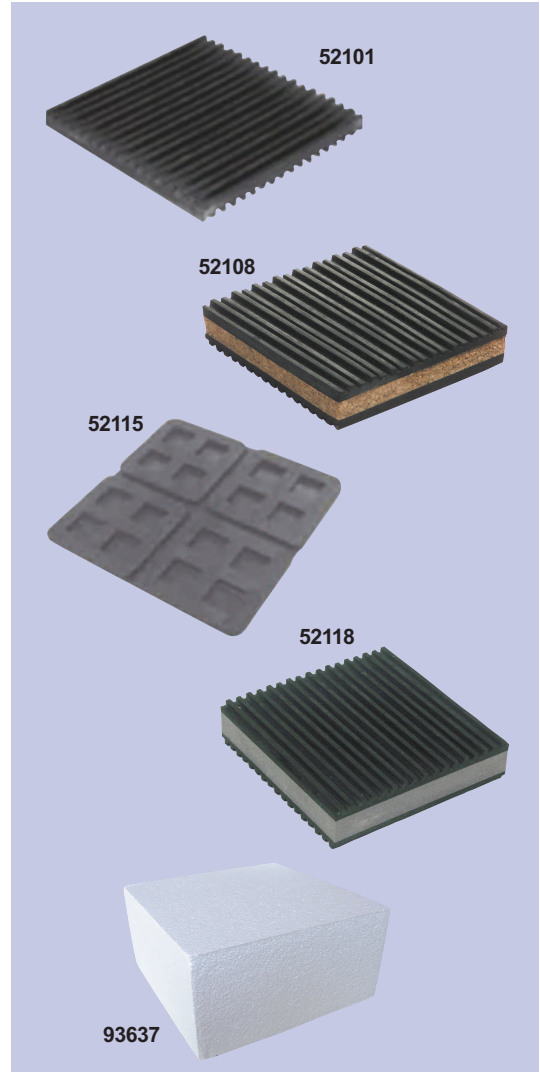

Anti-Vibration Pads

MARS SERIES **521**

Anti-Vibration Pads

MARS offers a complete line of anti-vibration pads. These high quality rubber pads provide maximum loading of 60 lbs. per square inch. Anti-vibration pads can be used on any type of mechanical/electrical machines such as pumps, motors, air conditioning units, generators, compressors, etc. The plain rubber pads have grooves on both sides. The cork rubber pads are the same but with the added advantage of reduction in sound level. The natural rubber Iso-Pads can be easily cut for odd sized dimensions under equipment legs and supports. The use of these pads eliminates the need for bolting down equipment to the floor. These Iso-Pads provide superior isolation, attenuation and vibration characteristics.

SERVICE & INSTALLATION

MARS NO.	DESCRIPTION	MARS PACK
52101	2" x 2" x 3/8" Rubber	1
52102	3" x 3" x 3/8" Rubber	1
52103	4" x 4" x 3/8" Rubber	1
52104	6" x 6" x 3/8" Rubber	1
52107	18" x 18" x 3/8" Rubber	1
52108	2" x 2" x 7/8" Cork/Rubber	1
52109	3" x 3" x 7/8" Cork/Rubber	1
52110	4" X 4" X 7/8" Cork/Rubber	1
52111	6" x 6" x 7/8" Cork/Rubber	1
52114	18" x 18" x 7/8" Cork/Rubber	1
52115	2" x 2" x 3/4" Iso-Pad	1
52116	4" x 4" x 3/4" Iso-Pad	1
52117	18" x 18" x 3/4" Iso-Pad	1
52119	2" x 2" x 7/8" Foam/Rubber	1
52118	4" x 4" x 7/8" Foam/Rubber	1
52120	6" x 6" x 7/8" Foam/Rubber	1
52122	18"x18"x7/8" Foam/Rubber	1

MARS Air Handler Blocks

- Lightweight 2 lb styrofoam block
- 8" x 8" x 4"

Packaged in boxes of 20 (21 boxes per pallet)

MARS NO.	DESCRIPTION	MARS PACK
93637	8" x 8" x 4" Air Handler Block	20

Heat Pump Risers

MARS SERIES **936**

MARS Heat Pump Risers

Heavy duty composite heat pump risers are available in 2 popular heights in a cost effective 1 piece design as well as a 2 piece terrain adaptable design. Each riser includes factory installed buytl mastic patches on the top and bottom to absorb vibration and reduce noise.