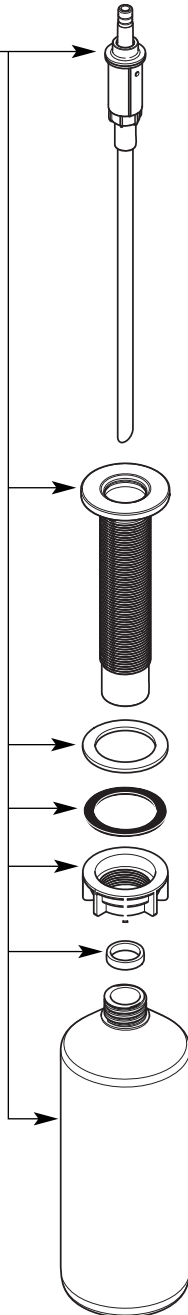

Buy it for looks. Buy it for life.®

■ Order by Part Number

Pump Knob Kit

- 173489 Chrome
- 173489SRS Spot Resist Stainless

Underdeck Service Kit

173490

# Illustrated Parts

MODERN SOAP/LOTION DISPENSER	
<u>MODEL</u>	<u>FINISH</u>
S3947C	Chrome
S3947SRS	Spot Resist Stainless