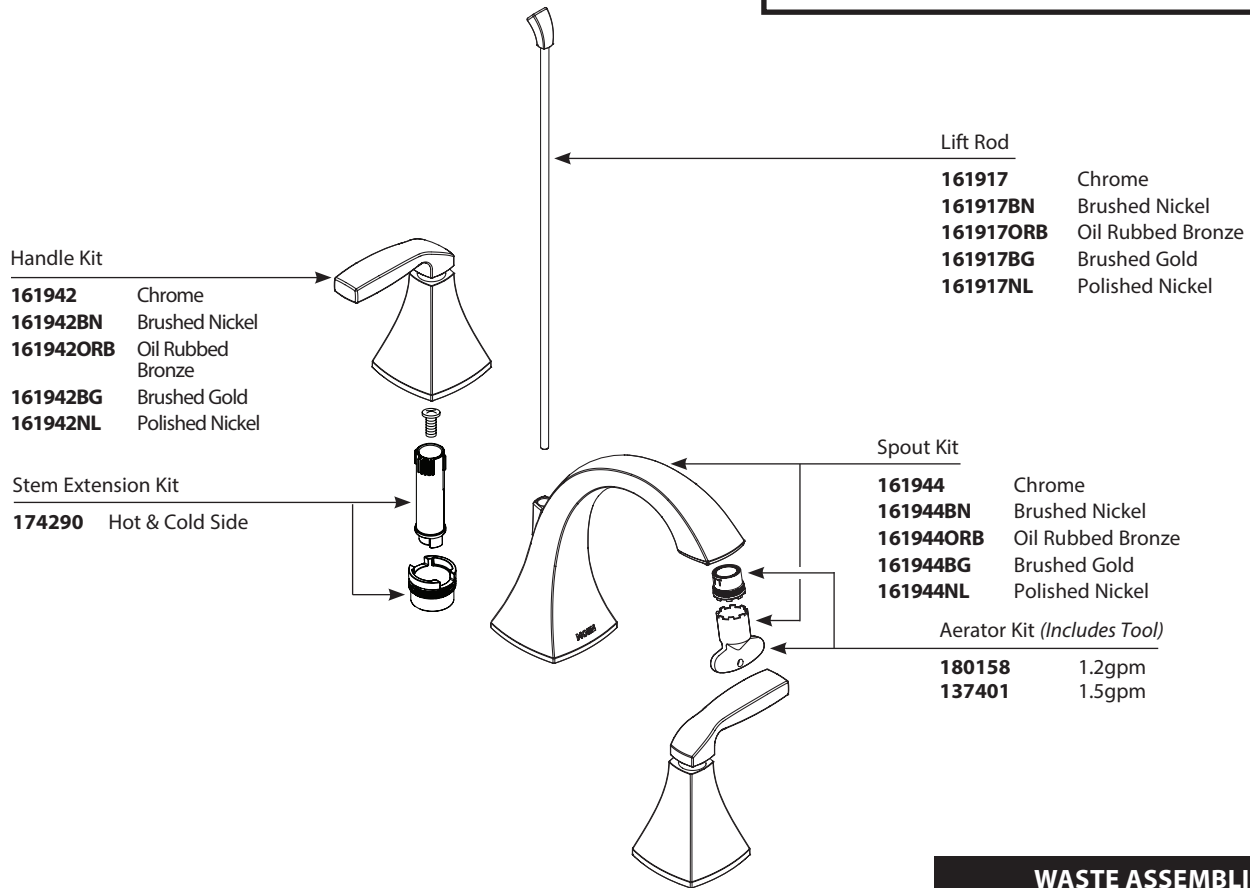

■ Order by Part Number

*There is more than 1 version of this model.  
Page down to identify the version you have.*

■ Use with 9000 or 69000 valve

VOSS™		
Two-Handle Widespread Lavatory Faucet		
MODEL	TYPE	FINISH
T6905	Lever	Chrome
T6905BN	Lever	Brushed Nickel
T6905ORB	Lever	Oil Rubbed Bronze
T6905BG	Lever	Brushed Gold
T6905NL	Lever	Polished Nickel

**WASTE ASSEMBLIES**

Metallic Waste-Pop-up Plug & Seat

10709	Chrome	
10709BN	Brushed Nickel	
10709ORB	Oil Rubbed Bronze	
10709BG	Brushed Gold	
10709NL	Polished Nickel	

**For Additional Waste Information see [www.moen.com](http://www.moen.com) for models below.**

10790	Metallic Waste
-------	----------------

Optional: Red & Blue Temp. Ind. Rings

161956	For Oil Rubbed Bronze	
129707	For Chrome, Brushed Nickel and Brushed Gold	

Buy it for looks. Buy it for life.®

■ Order by Part Number

■ Use with 9000 or 69000 valve

Optional: Red & Blue Temp. Ind. Rings

- 161956** For Oil Rubbed Bronze
- 129707** For Chrome & Brushed Nickel