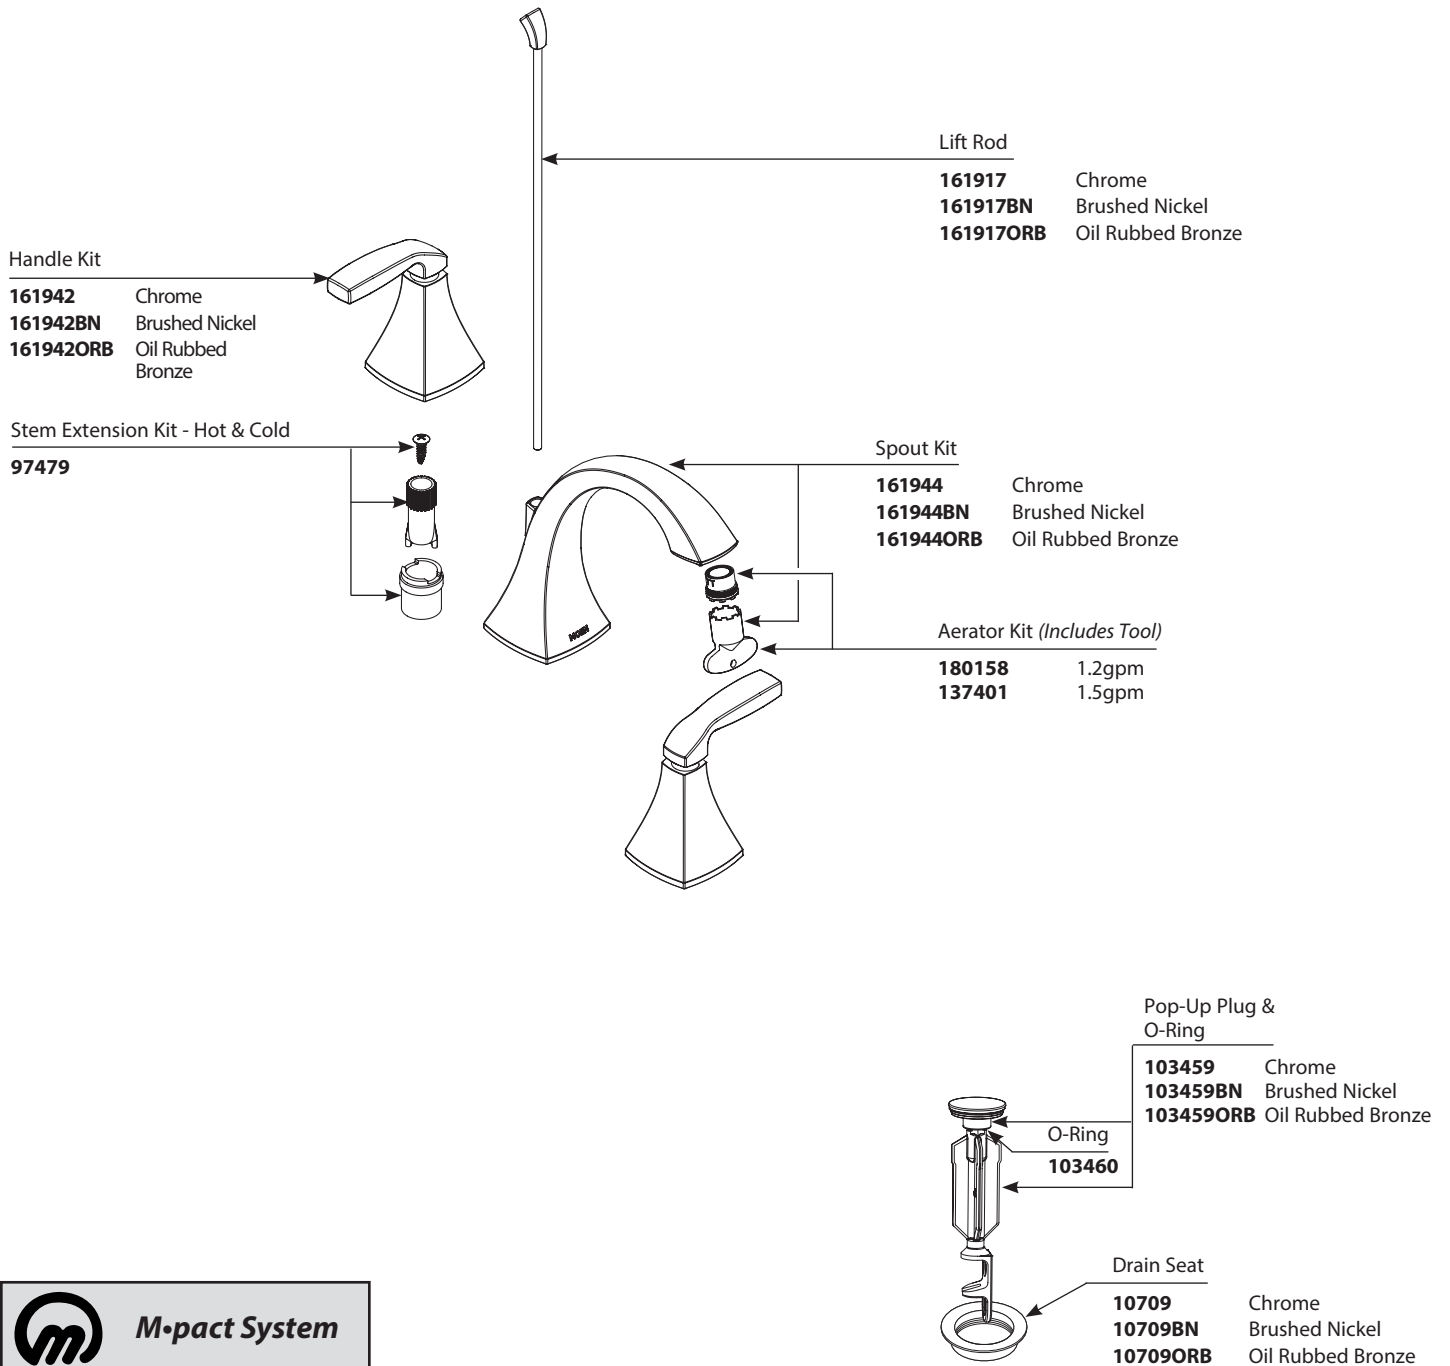

■ Order by Part Number

*There is more than 1 version of this model.  
Page down to identify the version you have.*

■ Use with 9000 or 69000 valve

VOSS™		
Two-Handle Widespread Lavatory Faucet		
MODEL	TYPE	FINISH
T6905	Lever	Chrome
T6905BN	Lever	Brushed Nickel
T6905ORB	Lever	Oil Rubbed Bronze
T6905BG	Lever	Brushed Gold
T6905NL	Lever	Polished Nickel

■ Use with 9000 or 69000 valve

Optional: Red & Blue Temp. Ind. Rings

- 161956** For Oil Rubbed Bronze
- 129707** For Chrome & Brushed Nickel

# Illustrated Parts

## VOSS™ Two-Handle Widespread Lavatory Faucet

<b>MODEL</b>	<b>TYPE</b>	<b>FINISH</b>
T6905	Lever	Chrome
T6905BN	Lever	Brushed Nickel
T6905ORB	Lever	Oil Rubbed Bronze

TO ORDER PARTS CALL: 1-800-BUY-MOEN