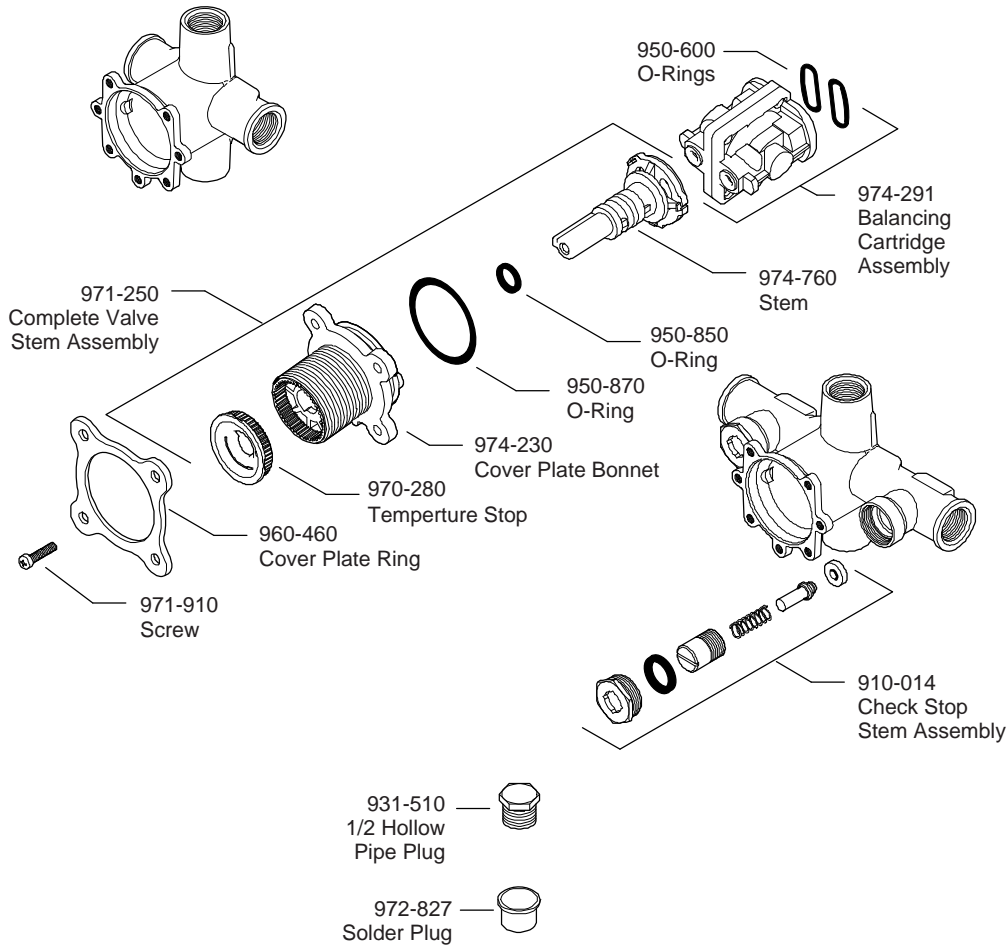

# PARTS EXPLOSION

## 0X8/JX8 Series Tub & Shower Valves

All finishes not available on all parts

1-800-PFAUCET [www.pricepfinder.com](http://www.pricepfinder.com)  
19701 DaVinci, Lake Forest, CA 92610

07/15/08

Price Pfister