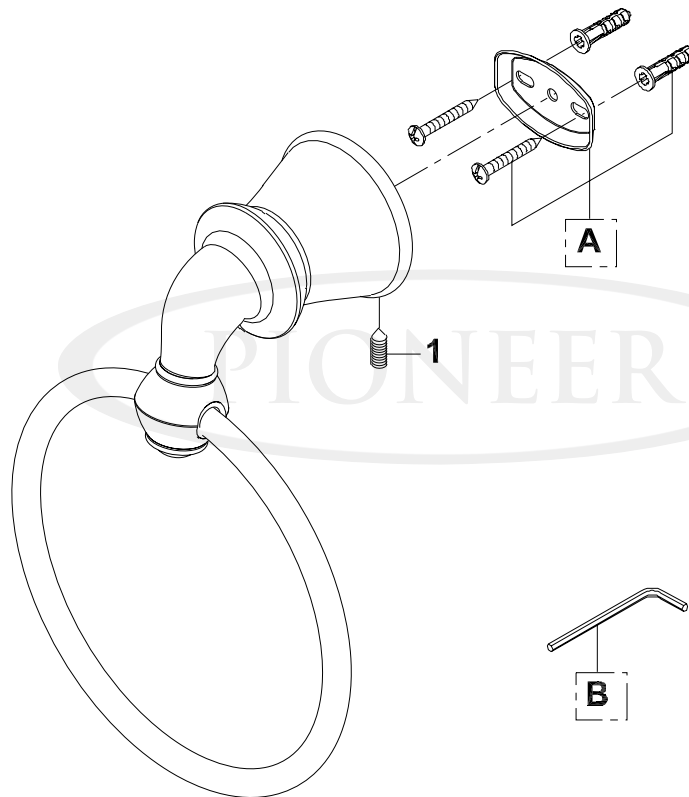

ENGINEERING EXCELLENCE

Del Mar Series #7DM034

PARTS BREAKDOWN SHEET

DESCRIPTION

- Towel Ring
- Brass Mount
- Concealed Screw Installation
- Mounting Hardware

FINISHES

- PC PVD Polished Chrome
- BN PVD Brushed Nickel
- PN PVD Polished Nickel
- ORB Oil Rubbed Bronze
- TB PVD Tuscany Bronze

#7DM034 SHOWN

Model #: \_\_\_\_\_

Specific Features: \_\_\_\_\_

Project Name: \_\_\_\_\_

Submitted For: \_\_\_\_\_

Model	Description	Finishes	
#7DM034	Towel Ring	<input type="checkbox"/> PC	<input type="checkbox"/> Other___

ENGINEERING EXCELLENCE

Pioneer: 1-800-338-9468  
 Commerce, CA 90040  
 www.pioneerind.com  
 Pioneer Industries, Inc. © 2013

DMPB7DM034/REV. 12 2012  
 Page 1 of 2

	ITEM#	DESCRIPTION
A	X-5600001	Mounting Kit
B	X-4900024	Allen Wrench
1	X-4600002	Mounting Screw