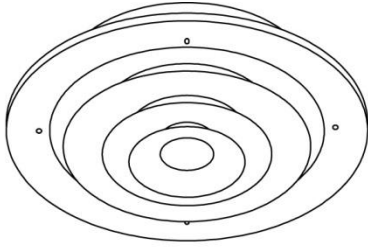

Residential Submittal Sheet

90 Series

Step Down Round Ceiling Diffuser

Model: 90

Description: Step Down Round Ceiling Diffuser

Standard Features:

- Attractive concentric rings provide 360° air diffusion
- All steel construction
- Ideal for residential and light commercial applications
- Countersunk mounting holes for flush appearance with color matching Phillips posi-drive screws
- Rust resistant pre-coat with durable powder finish
- Soft white

90 Series Dimensions

Size	6"	8"	10"	12"	14"
Dimension (A)	1 1/2"	1 3/4"	2 1/4"	2 1/2"	2 3/4"

Additional Information:

Project / Location:	Submittal Notes
Engineer:	
Architect:	
Contractor:	