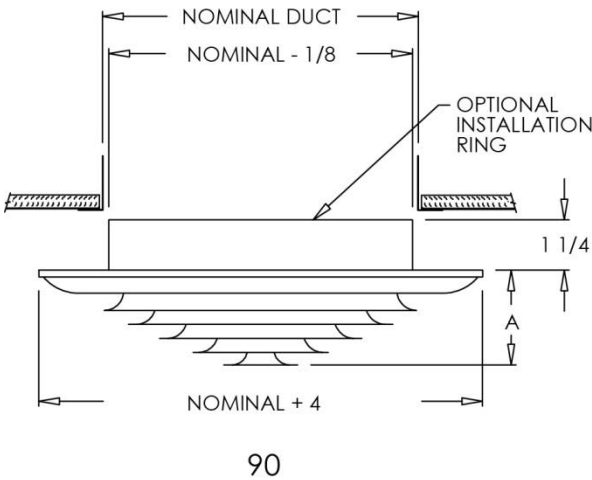

Residential Submittal Sheet

90 Series

Step Down Round Ceiling Diffuser

Model: 90

Description: Step Down Round Ceiling Diffuser

Standard Features:

- Attractive concentric rings provide 360° air diffusion
- All steel construction
- Ideal for residential and light commercial applications
- Countersunk mounting holes for flush appearance with color matching Phillips posi-drive screws
- Rust resistant pre-coat with durable powder finish
- Soft white

90 Series Dimensions

Size	6"	8"	10"	12"	14"
Dimension (A)	1 1/2"	1 3/4"	2 1/4"	2 1/2"	2 3/4"

Additional Information:

Project / Location:	Submittal Notes
Engineer:	
Architect:	
Contractor:	