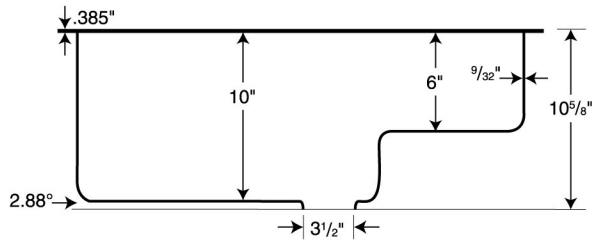

SPECIFICATIONS

QUAD-3322 Large Single Ascend™ Bowl

| Model | Part | Dimensions | Ship Wt. Lb. | Ship UPS | Carton Dims. In. | Cu. Ft. |
|-----------|-----------|------------------------------------|--------------|----------|------------------|---------|
| QUAD-3322 | QU03322AD | 32" W x 21" D (813 mm x 533 mm) | 49 | UPS | 40 x 30 x 21 | 14.58 |