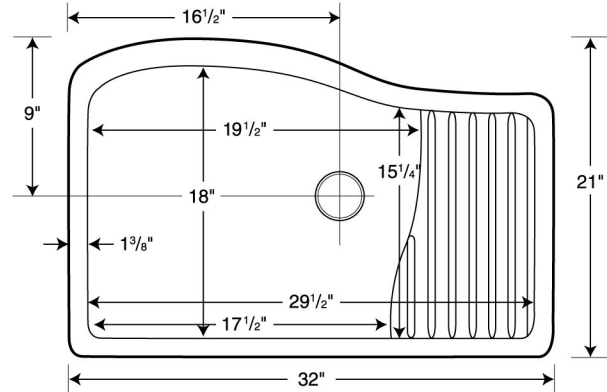

SPECIFICATIONS

QUAD-3322 Large Single Ascend™ Bowl

| Model | Part | Dimensions | Ship Wt. Lb. | Ship UPS | Carton Dims. In. | Cu. Ft. |
|-----------|-----------|------------------------------------|--------------|----------|------------------|---------|
| QUAD-3322 | QU03322AD | 32" W x 21" D (813 mm x 533 mm) | 49 | UPS | 40 x 30 x 21 | 14.58 |