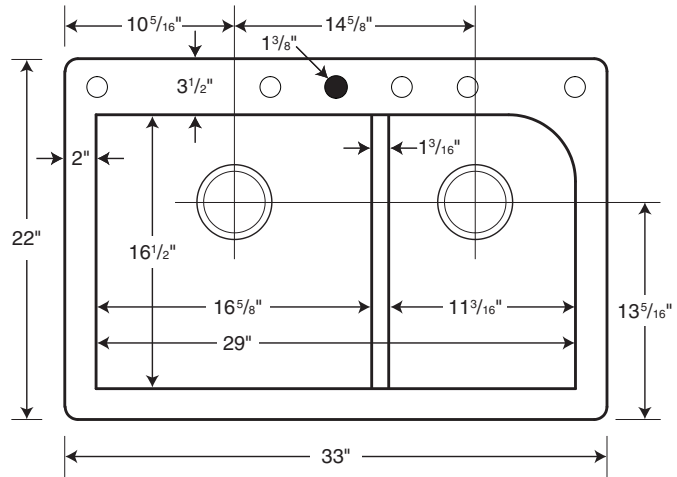

**FEATURES**

- Low divider provides a functionality of a single bowl with practicality of a double bowl.
- Made with 80% quartz stone, only a diamond is harder.
- Virtually indestructible, will not damage from everyday kitchen use.
- Standard sink size.
- Ideal for remodeling or new construction.
- Offers design flexibility, installs as a drop-in or undermount.

○ Drill Points ● Pre-drilled  
Capacity: 10 gallons in left bowl, 7 gallons in right bowl

**SPECIFICATIONS**

**QZLD-3322 Low Divide Double Bowl**

Model	Part	Nominal Dimensions	Ship Wt. Lb.	Ship FedEx	Carton Dims. In.	Cu. Ft.
QZLD-3322	QZ03322LD	33" W x 22" D (838 mm x 559 mm)	48	FedEx	37 x 25 x 13	6.96