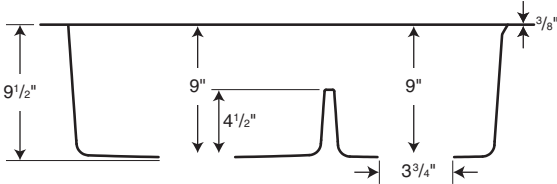

**FEATURES**

- Low divider provides a functionality of a single bowl with practicality of a double bowl.
- Made with 80% quartz stone, only a diamond is harder.
- Virtually indestructible, will not damage from everyday kitchen use.
- Standard sink size.
- Ideal for remodeling or new construction.
- Offers design flexibility, installs as a drop-in or undermount.

○ Drill Points ● Pre-drilled  
Capacity: 10 gallons in left bowl, 7 gallons in right bowl

**SPECIFICATIONS**

**QZLD-3322 Low Divide Double Bowl**

Model	Part	Nominal Dimensions	Ship Wt. Lb.	Ship FedEx	Carton Dims. In.	Cu. Ft.
QZLD-3322	QZ03322LD	33" W x 22" D (838 mm x 559 mm)	48	FedEx	37 x 25 x 13	6.96