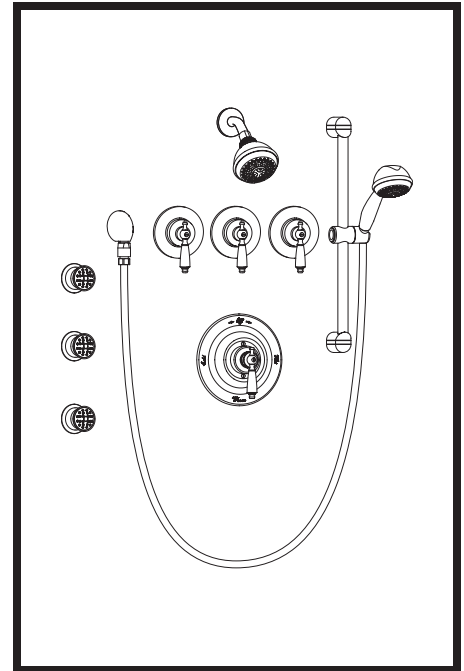

1-7480-X-CHKS Water Dance® Two Wall Shower System

Water Dance System includes High-Flo™ Pressure-Balancing shower valve with integral check stops, metal finish insert lever handle and adjustable stop screw to limit handle turn. Three individual volume control valves to control each outlet type. Euro-Flo three mode shower head with arm and flange. Three Euro-Flo adjustable body sprays. Euro-Flo three mode wall/hand shower with flexible metal hose, in-line vacuum breaker, wall connection and flange. 24" slide bar for hand shower mounting.

**SYMMONS PRODUCTS MEET
ANSI A112.18.1M, EPA '92
AND ALL KNOWN FLOW RATE
REQUIREMENTS.
Shower Heads and Hand Showers
2.5 GPM (9.5 L/min)**

Job/Location

Engineer

Contractor

This drawing to be used for rough-in installation only. All floor to center dimensions optional. Concealed piping and fittings not furnished by manufacturer. For ADA compliance (Americans with Disabilities Act) consult ADAAG or your state regulations for proper product choice and mounting locations. For complete installation, adjustment and service information see installation instructions.