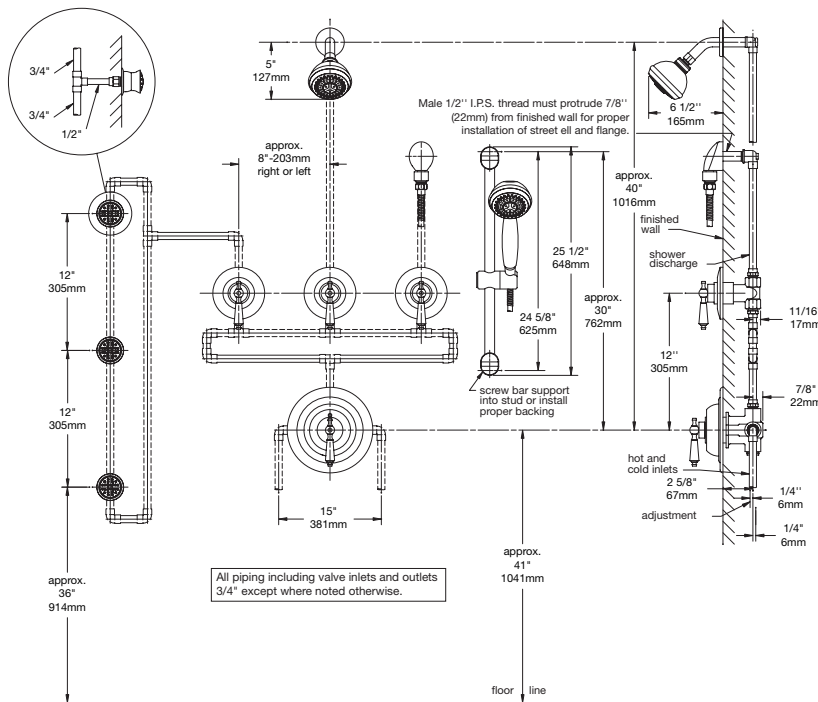

1-7480-X-CHKS Water Dance® Two Wall Shower System

Water Dance System includes High-Flo™ Pressure-Balancing shower valve with integral check stops, metal finish insert lever handle and adjustable stop screw to limit handle turn. Three individual volume control valves to control each outlet type. Euro-Flo three mode shower head with arm and flange. Three Euro-Flo adjustable body sprays. Euro-Flo three mode wall/hand shower with flexible metal hose, in-line vacuum breaker, wall connection and flange. 24" slide bar for hand shower mounting.

**SYMMONS PRODUCTS MEET
ANSI A112.18.1M, EPA '92
AND ALL KNOWN FLOW RATE
REQUIREMENTS.
Shower Heads and Hand Showers
2.5 GPM (9.5 L/min)**

Job/Location

Engineer

Contractor

This drawing to be used for rough-in installation only. All floor to center dimensions optional. Concealed piping and fittings not furnished by manufacturer. For ADA compliance (Americans with Disabilities Act) consult ADAAG or your state regulations for proper product choice and mounting locations. For complete installation, adjustment and service information see installation instructions.