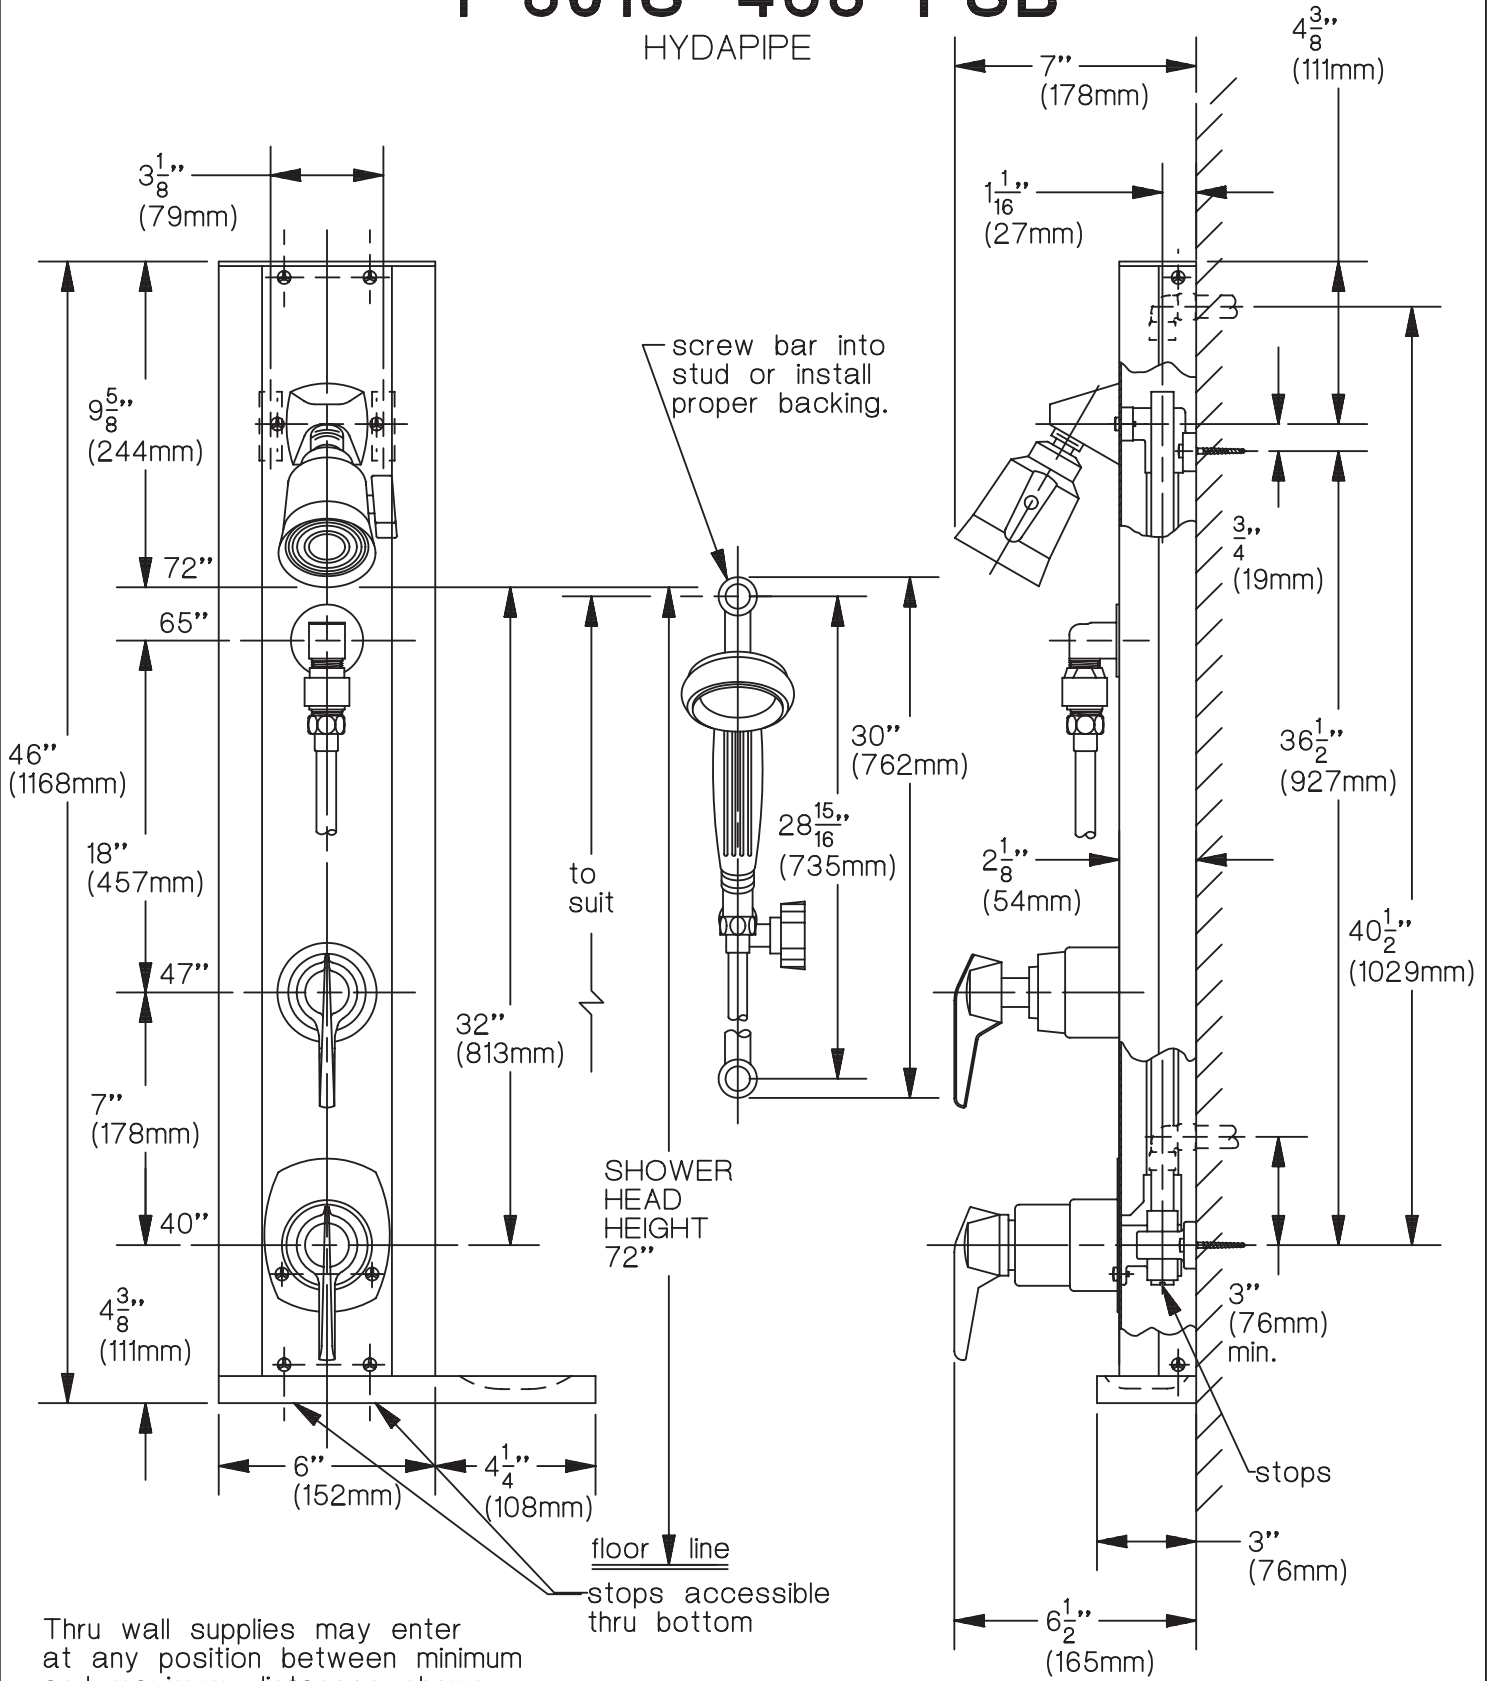

1-801S-458-FSB

HYDAPIPE

Thru wall supplies may enter at any position between minimum and maximum distances shown.

© 1996-1998 Symmons Industries
 31 Brooks Drive, Braintree, MA 02184-3804
 Tel: 1-800-SYMMONS, (781) 848-2250
 Fax: 1-800-961-9621, (781) 843-3849
 Website: www.symmons.com