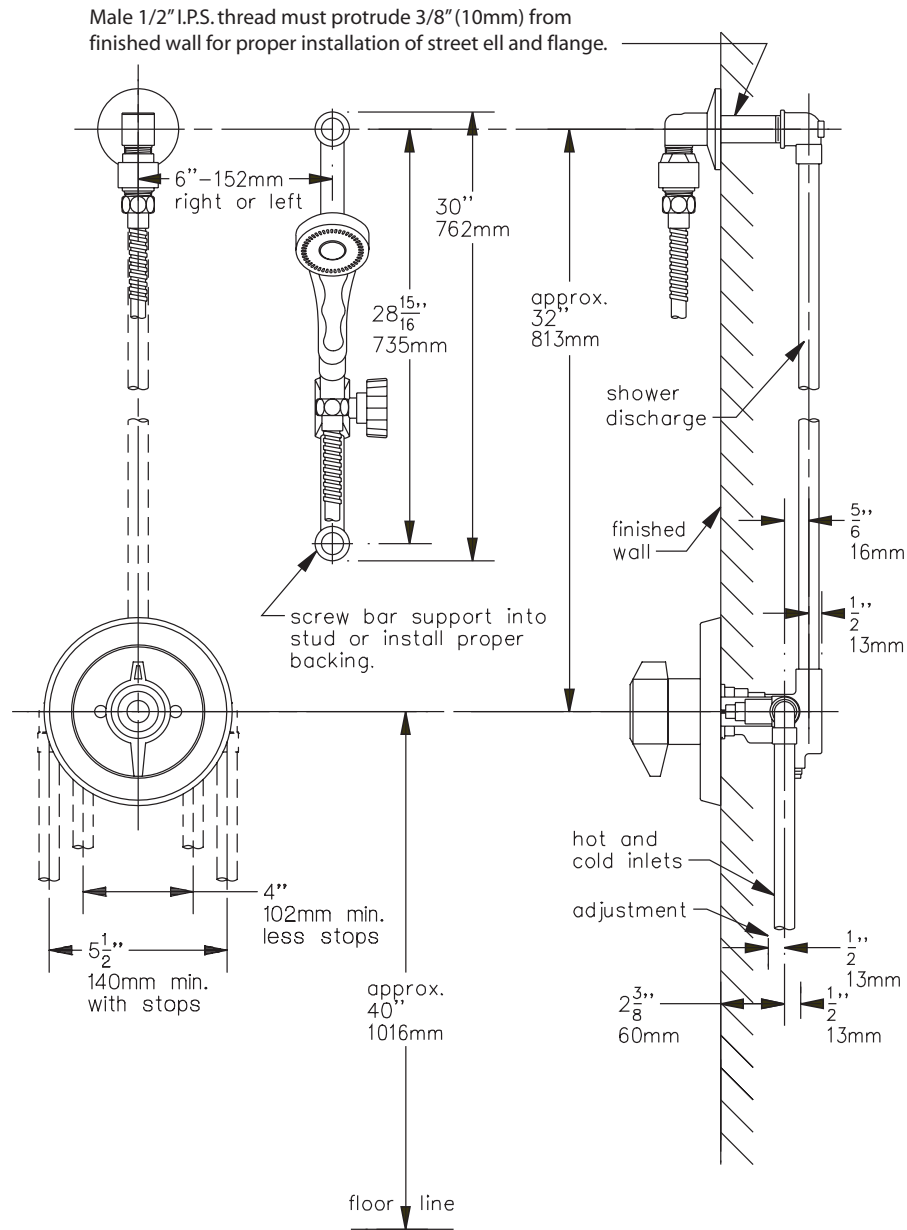

BP-56-300-B30-V

Temptrol II™ Pressure Balancing mixing valve with adjustable stop screw to limit handle turn. Wall/hand shower with 5' flexible metal hose, in-line vacuum breaker, wall connection and flange. 30" slide bar for hand shower mounting.

Suffix X: Integral service stops—allows water shut-off at valve for service

This drawing to be used for rough-in installation only. All floor to center dimensions optional. Concealed piping and fittings not furnished by manufacturer. **Dimensions are for ADA compliance (Americans with Disabilities Act)** consult ADAAG or your state regulations for proper product choice and mounting locations. For complete installation, adjustment and service information see installation instructions.