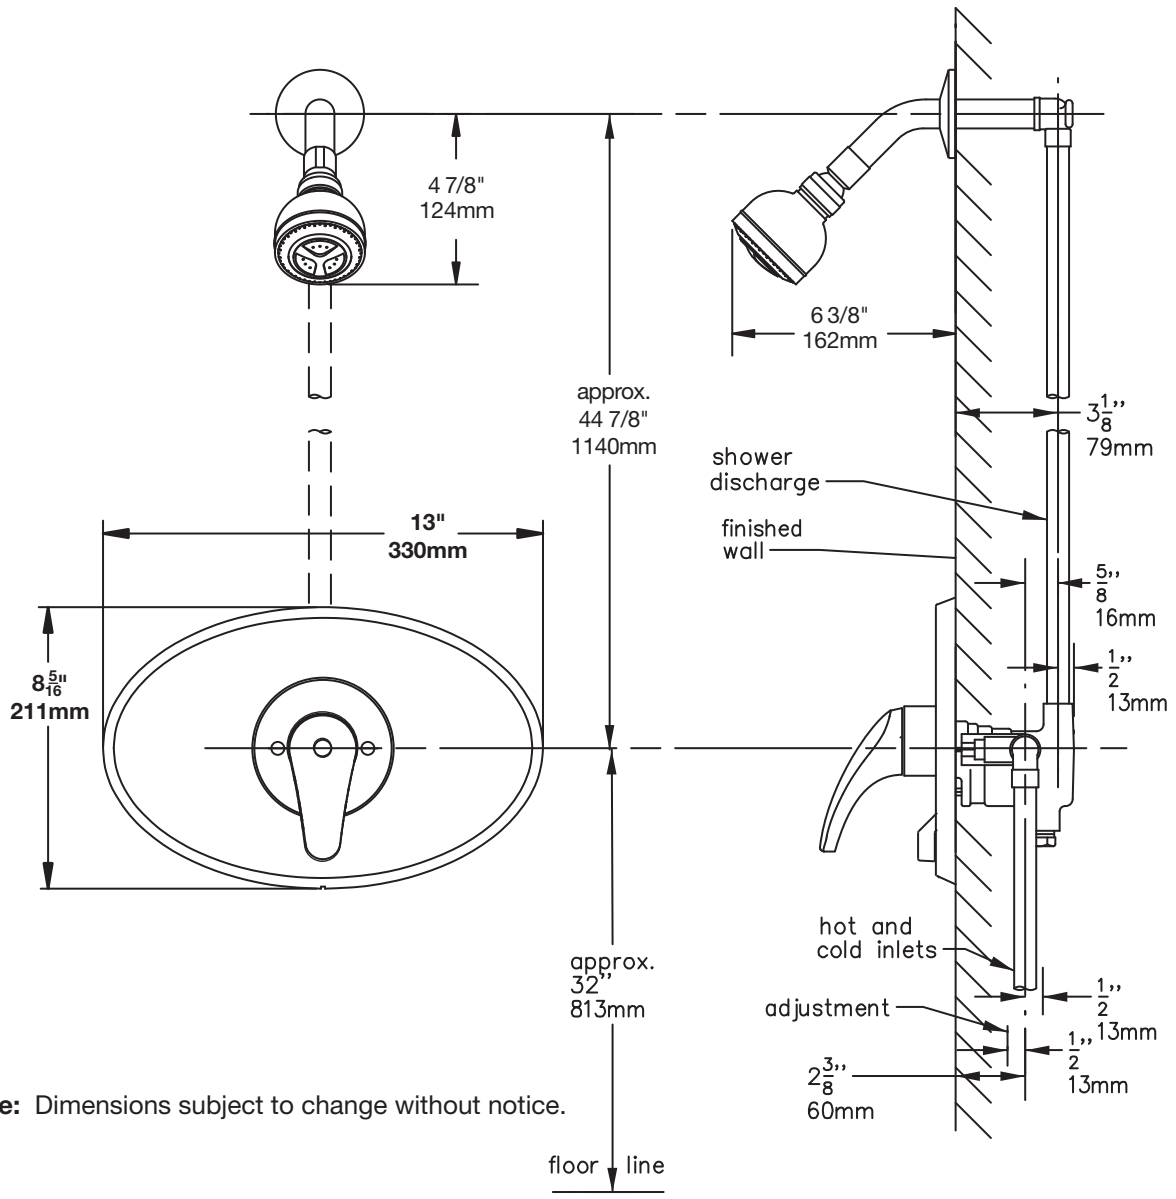

Dimensions *Deluxe Temptrol Shower System, DS-96-1-LR-OP*

Symmons Industries, Inc. ■ 31 Brooks Drive ■ Braintree, MA 02184
(800) 796-6667, (781) 848-2250 ■ Fax (800) 961-9621, (781) 664-1300
Website: www.symmons.com ■ Email: customerservice@symmons.com

©2009 Symmons Industries, Inc. Printed in U.S.A. ■ 073009

SYMMONS®
the smart choice™