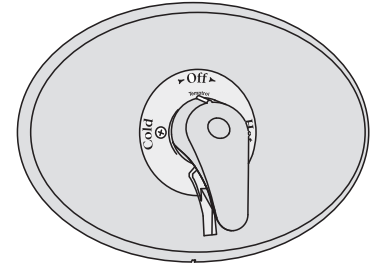

## Feature Highlights

- Symmons shower system with lever handle.
- Temptrol® pressure balancing mixing valve with integral diverter and adjustable stop screw to limit handle turn.
- Clear-flo single mode Showerhead, 4-228
- Showerhead mounting arm and flange
- Standard flow rate 2.5 gpm (9.5 L/min)
- Polished chrome finish (standard)