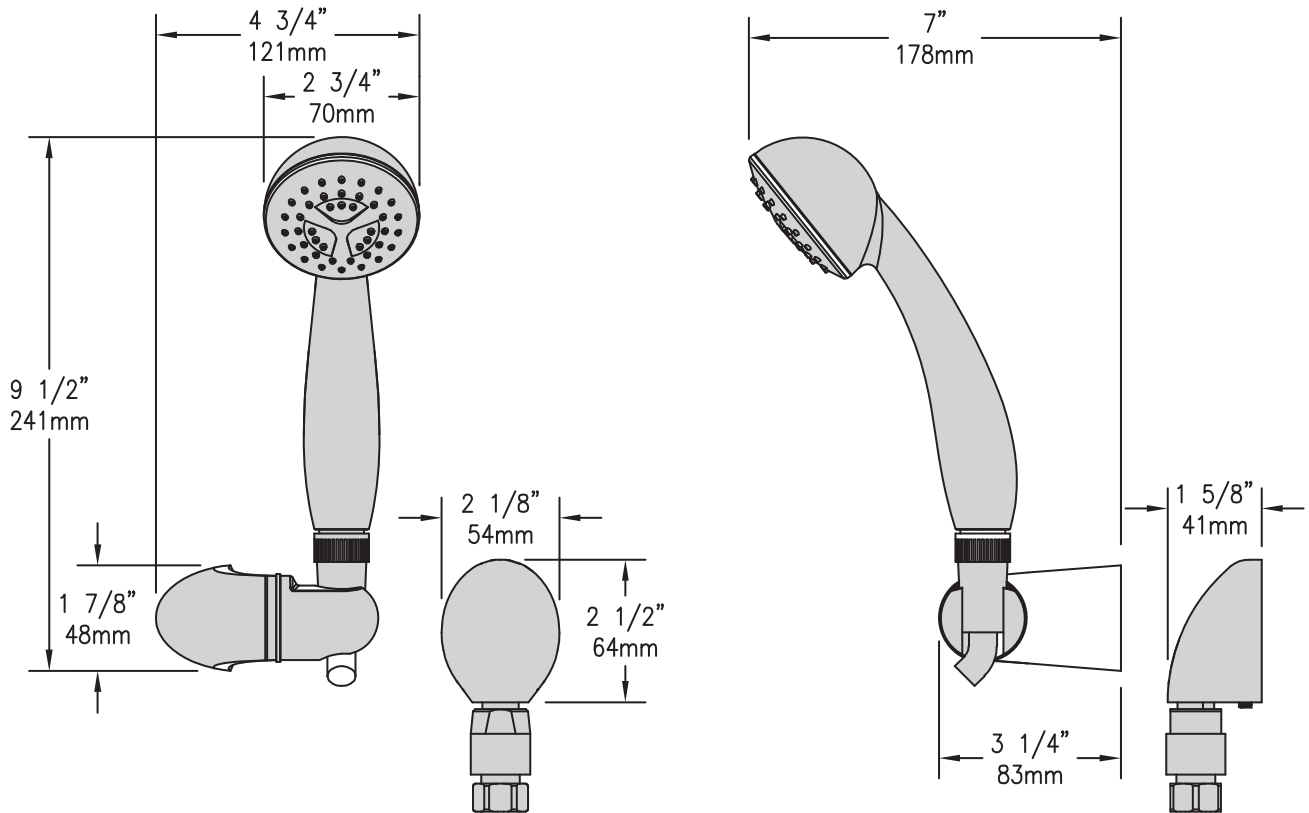

Dimensions Euro-Flo™ Hand Shower, H303-V

Note: Dimensions subject to change without notice.

Symmons Industries, Inc. ■ 31 Brooks Drive ■ Braintree, MA 02184
(800) 796-6667, (781) 848-2250 ■ Fax (800) 961-9621, (781) 843-3849
Website: www.symmons.com ■ Email: customerservice@symmons.com

©2003, 2008 Symmons Industries, Inc. Printed in U.S.A. ■ 043008