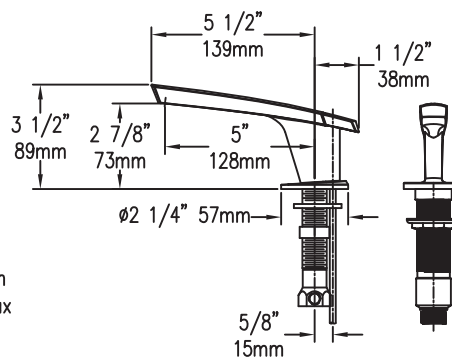

Dimensions *Naru Widespread Lavatory Faucet, SLW-4112*

Note: Dimensions subject to change without notice.

Symmons Industries, Inc. ■ 31 Brooks Drive ■ Braintree, MA 02184
(800) 796-6667, (781) 848-2250 ■ Fax (800) 961-9621, (781) 843-3849
Website: www.symmons.com ■ Email: customerservice@symmons.com

©2008 Symmons Industries, Inc. Printed in U.S.A. ■ 060608

SYMMONS®
the smart choice™