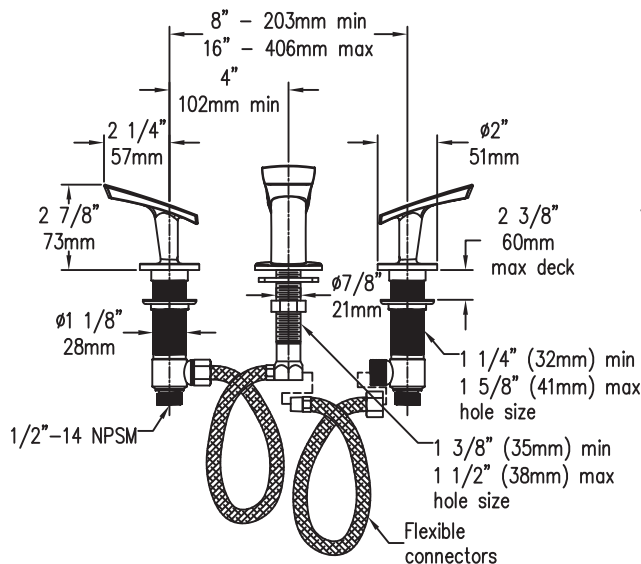

Dimensions *Naru Widespread Lavatory Faucet, SLW-4112*

Note: Dimensions subject to change without notice.

Symmons Industries, Inc. ■ 31 Brooks Drive ■ Braintree, MA 02184
(800) 796-6667, (781) 848-2250 ■ Fax (800) 961-9621, (781) 843-3849
Website: www.symmons.com ■ Email: customerservice@symmons.com

©2008 Symmons Industries, Inc. Printed in U.S.A. ■ 060608

SYMMONS®
the smart choice™