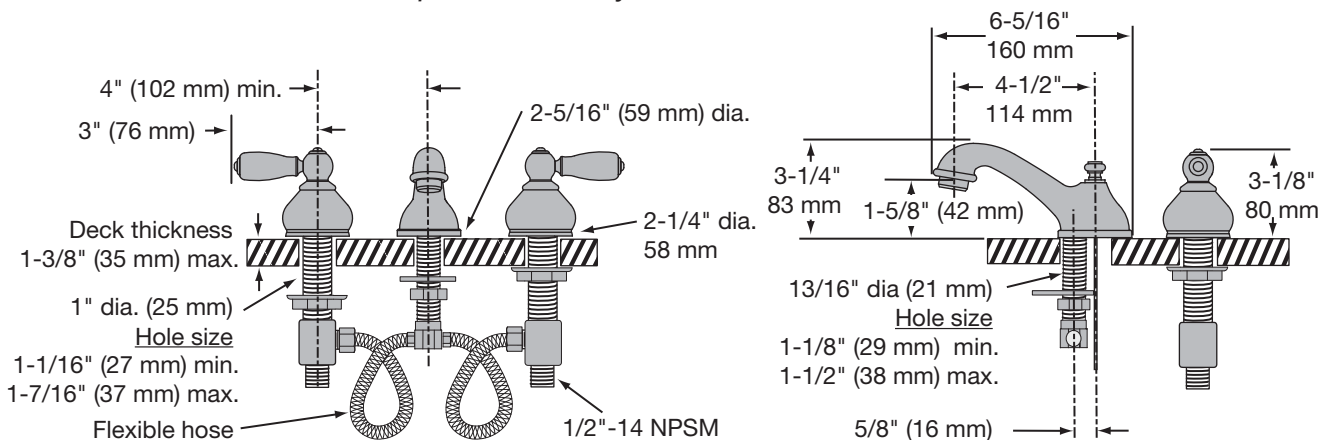

Dimensions Allura Widespread Lavatory Faucet, SLW-4712

Symmons Industries, Inc. ■ 31 Brooks Drive ■ Braintree, MA 02184
(800) 796-6667, (781) 848-2250 ■ Fax (800) 961-9621, (781) 664-1300
Website: www.symmons.com ■ Email: customerservice@symmons.com
©2009 Symmons Industries, Inc. Printed in U.S.A. ■ 051209