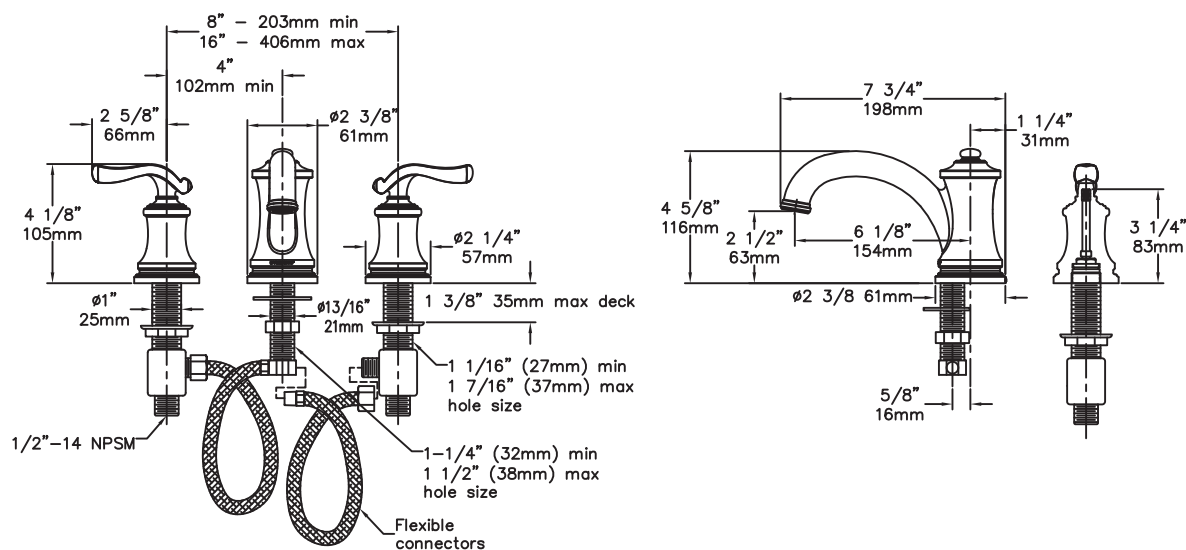

Dimensions Winslet Widespread Lavatory Faucet, SLW-5112

Symmons Industries, Inc. ■ 31 Brooks Drive ■ Braintree, MA 02184
(800) 796-6667, (781) 848-2250 ■ Fax (800) 961-9621, (781) 664-1300
Website: www.symmons.com ■ Email: customerservice@symmons.com

©2009 Symmons Industries, Inc. Printed in U.S.A. ■ 050409 ■ ZV-830

SYMMONS®
the smart choice™