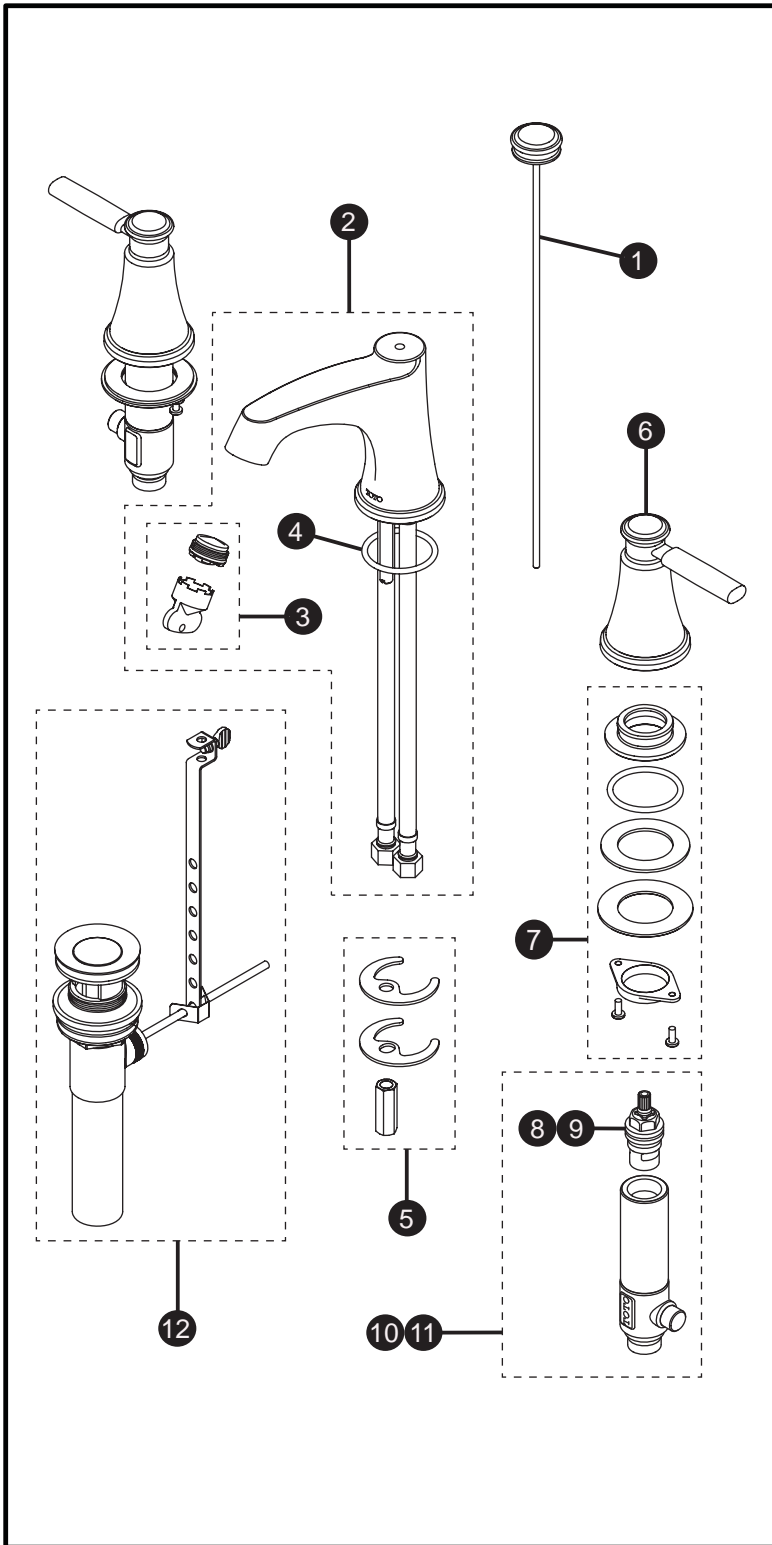

Keane™  
Widespread Lavatory Faucet

Item	Part	Description
1*	THP4976#\$\$	Lift Rod with Knob
2*	THP4977#\$\$	Spout Assembly
3	THP4979	Aerator and Key
4	THP4947	O-Ring
5	THP4859	Mounting Hardware, Spout
6*	THP4978#\$\$	Handle Assembly
7	THP4942	Mounting Hardware, Valve
8	THP4865	Cartridge, Hot
9	THP4864	Cartridge, Cold
10	THP4867	Valve Assembly, Hot
11	THP4866	Valve Assembly, Cold
12*	THP4856#\$\$	Drain Assembly

\* Please specify finish when ordering

LEGEND	
\$\$	= Denotes Finish
#CP	= Polished Chrome
#BN	= Brushed Nickel
#PN	= Polished Nickel