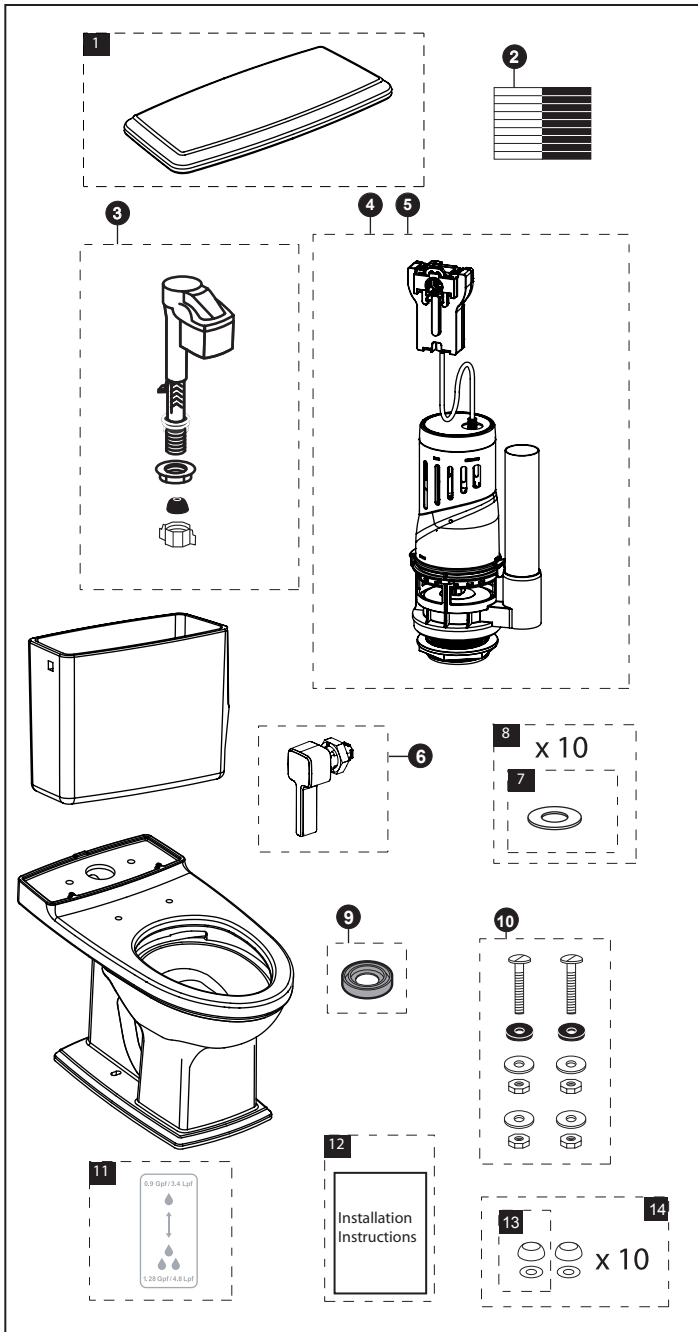

**CST494CEMF(R)(G)
ST494M(R)
CT494CEF(G)**

**Connelly™
1.28 & 0.9 Gpf Toilet, Elongated,
Dual-Max® Cyclone®, Universal Height,
Wire Type**

Actual Product May Differ Slightly from Illustration.

Item	Part	Description
1	TCU494CRE#01 TCU494CRE#03 TCU494CRE#11 TCU494CRE#12 TCU494CRE#51	Tank Lid with Velcro Tank Lid with Velcro Tank Lid with Velcro Tank Lid with Velcro Tank Lid with Velcro
2	THU107	Velcro Tape
3	TSU99A.X	Universal Fill Valve
4	THU418	Left, Dual Flush Valve, 2", Tower Assem w/ wired box
5	THU423	Right, Dual Flush Valve, 2", Tower Assem w/ wired box
6	THU416#CP	Trip Lever Handle w/ Spud & Nut (Left & Right)
7	9BU097	Seal Gasket
8	THU424	Seal Gasket (10 Pack)
9	9BU062E	2" Tank to Bowl Gasket (for 1 toilet)
10	TSU01D	Tank Mounting Kit
11	0EU101 0EU101-1	Top Lid Sticker Top Lid Sticker (for Ebony toilet)
12	0GU048Z-7	Installation Instructions
13	THU044#01 THU044#03 THU044#11 THU044#12 THU044#51	Bolt Cap Set (for 1 toilet) Bolt Cap Set (for 1 toilet) Bolt Cap Set (for 1 toilet) Bolt Cap Set (for 1 toilet) Bolt Cap Set (for 1 toilet)
14	THU098#01 THU098#03 THU098#11 THU098#12 THU098#51	Bolt Cap Sets (for 10 toilets) Bolt Cap Sets (for 10 toilets) Bolt Cap Sets (for 10 toilets) Bolt Cap Sets (for 10 toilets) Bolt Cap Sets (for 10 toilets)

Product Number Explanations

Two-Piece Toilet

(CST) Gravity Type Toilet
(494) Model #
(CE) Dual Max Cyclone
(M) Dual Flush
(F) Universal Height
(G) SanaGloss
(R) Right Hand

Tank

(ST) Tank
(494) Model #
(M) Dual Flush
(R) Right Hand

Colors

(#01) Cotton
(#03) Bone
(#11) Colonial White
(#12) Sedona Beige
(#51) Ebony

Bowl

(CT) Bowl
(494) Model #
(CE) Dual Max Cyclone
(F) Universal Height
(G) Sanagloss