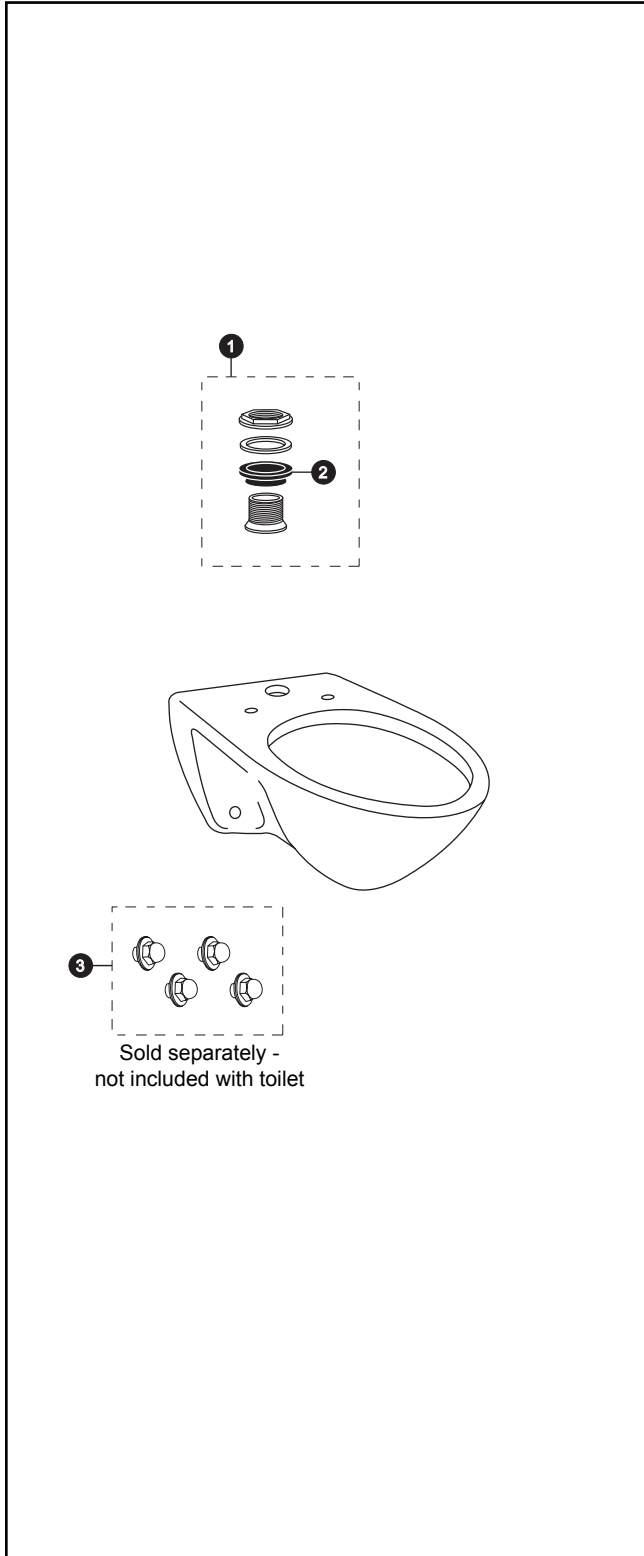

# CT708E

CT708E

## Commercial 1.6 Gpf or 1.28 Gpf Toilet, Elongated, Flushometer, Wall Hung, 1 1/2" Top Spud Inlet

Item	Part	Description
1	THU073	Top Spud
2	THU120	Spud Gasket (10 Pieces)
3	THU111	Retro-Fit Mounting Nut (5/8-11) (4 pieces)

**Note:** TM057 has been replaced by THU111 (Sold separately - not included with toilet). Requires the use of any Jay R. Smith siphon jet support (Four-bolt).

#### Colors

(#01) Cotton  
(#03) Bone  
(#04) Gray  
(#12) Sedona Beige  
(#51) Ebony