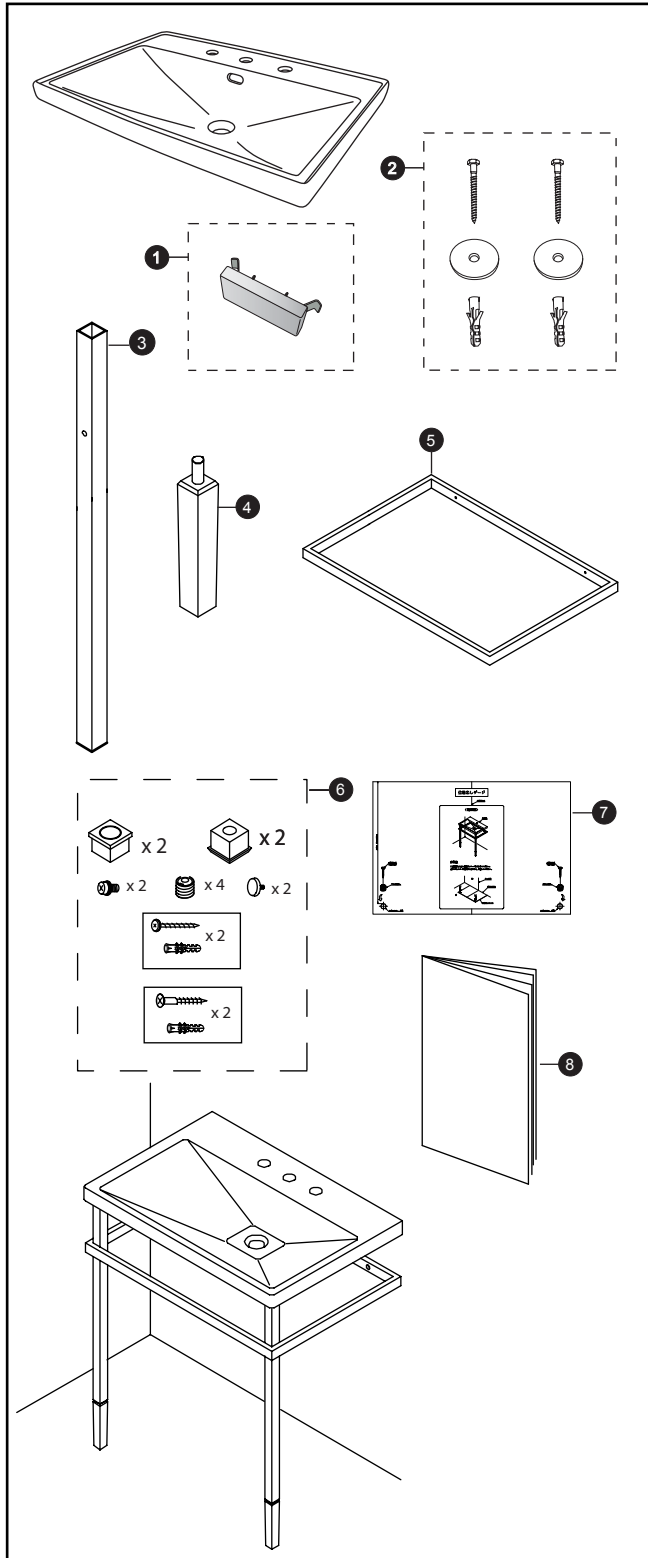

LF930MCP

LF930MCP LF930.4MCP LF930.8MCP
 LT930 LT930.4 LT930.8
 F930MCP F930MCP F930MCP

Lloyd®
Metal Console
Lavatory

Item	Part	Description
1	THU205#CP THU205#BN	Overflow Cover
2	THU125	Mounting Set
3	1FU002	Metal Console Leg
4	1FU005	Metal Console Foot
5	1FU003	Metal Console Frame
6	THU201	Metal Console Installation Hardware
7	0GU027	Metal Console Template
8	THU203	Owner's Manual

Product Number Explanations

Metal Console Lavatory	Lavatory	Metal Console
(LF) Console Lavatory Complete	(LT) Lavatory	(F) Console Only
(930) Model	(930) Model	(930) Model
(.4) 4" Centers	(.4) 4" Centers	(M) Metal
(.8) 8" Centers	(.8) 8" Centers	(CP) Chrome Plated
(M) Metal		(Console foot only)
(CP) Chrome Plated		
(Console foot only)		
Colors	Finishes	
(#01) Cotton	(#CP) Chrome Plated	
(#03) Bone		
(#04) Gray		
(#11) Colonial White		
(#12) Sedona Beige		
(#51) Ebony		