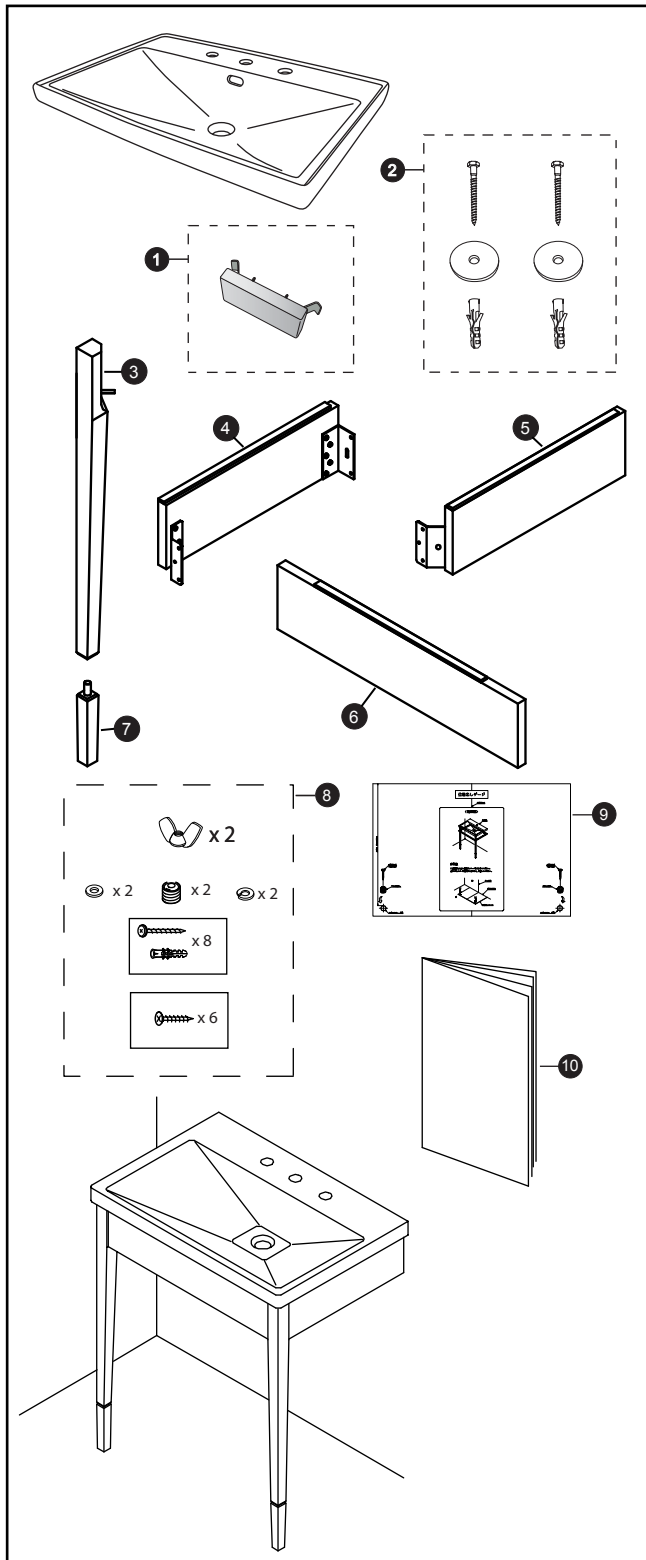

# LF930WCP

LF930WCP LF930.4WCP LF930.8WCP  
 LT930 LT930.4 LT930.8  
 F930WCP F930WCP F930WCP

**Lloyd®**  
**Wood Console**  
**Lavatory**

Item	Part	Description
1	THU205#CP THU205#BN	Overflow Cover
2	THU125	Mounting Set
3	THU195	Wood Console Leg
4	THU197	Wood Console Left Panel
5	THU196	Wood Console Right Panel
6	9CU004	Wood Console Front Panel
7	1FU001#CP	Wood Console Foot
8	THU193	Wood Console Hardware
9	0GU120	Wood Console Template
10	THU194	Owner's Manual

## Product Number Explanations

Wood Console Lavatory	Lavatory	Wood Console
(LF) Console Lavatory Complete	(LT) Lavatory	(F) Console Only
(930) Model	(930) Model	(930) Model
(.4) 4" Centers	(.4) 4" Centers	(W) Wood
(.8) 8" Centers	(.8) 8" Centers	(CP) Chrome Plated
(W) Wood		(Console foot only)
(CP) Chrome Plated		
(Console foot only)		
<b>Colors</b>	<b>Finishes</b>	
(#01) Cotton	(#CP) Chrome Plated	
(#03) Bone		
(#04) Gray		
(#11) Colonial White		
(#12) Sedona Beige		
(#51) Ebony		