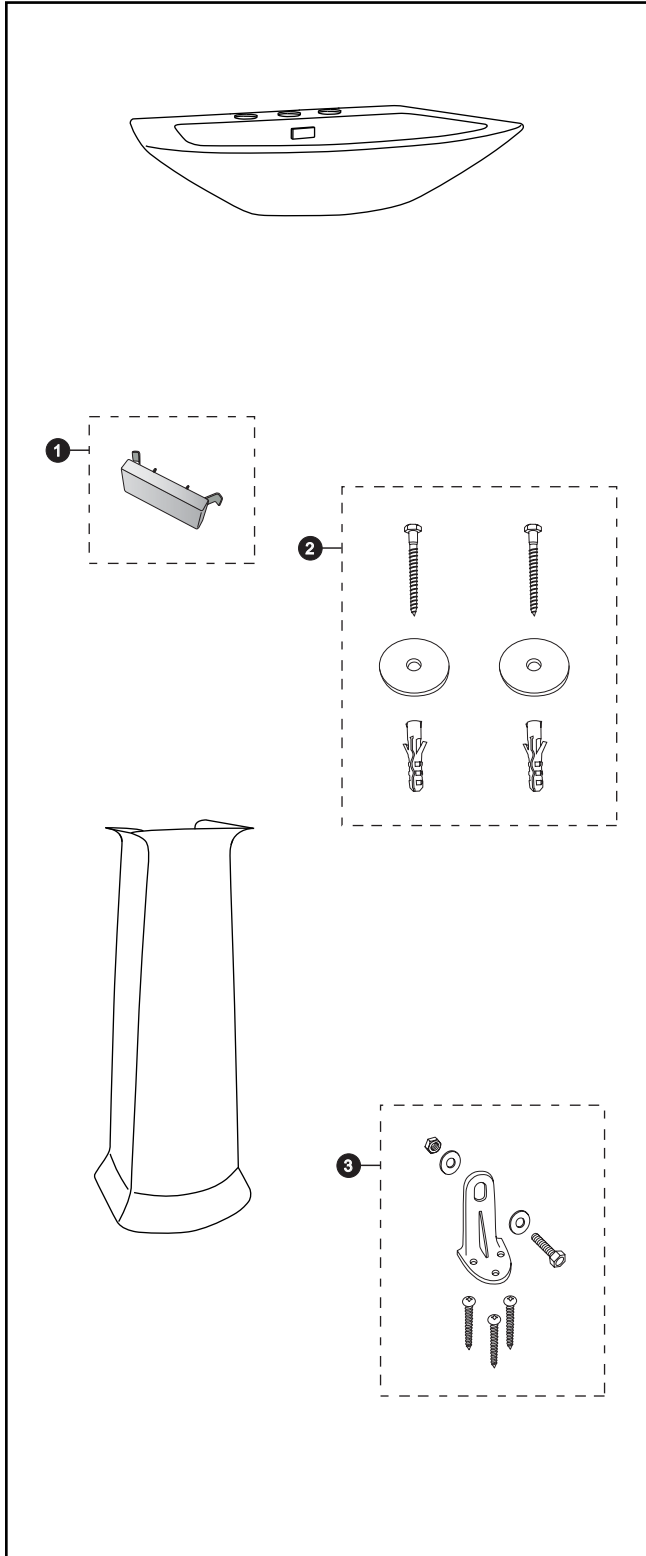

# LPT960

LPT960    LPT960.4    LPT960.8  
 LT960    LT960.4    LT960.8  
 PT960    PT960    PT960

**Soiree®**  
**Pedestal Lavatory**

Item	Part	Description
1	THU205#CP	Overflow Cover
2	THU125	Mounting Set
3	TL510ER	Mounting Set - Floor

## Product Number Explanations

**Pedestal Lavatory**  
 (LPT) Pedestal Lavatory  
 (960) Model  
 (.4) 4" Centers  
 (.8) 8" Centers

**Colors**  
 (#01) Cotton  
 (#03) Bone  
 (#04) Gray  
 (#11) Colonial White  
 (#12) Sedona Beige  
 (#51) Ebony

**Lavatory**  
 (LT) Lavatory  
 (960) Model  
 (.4) 4" Centers  
 (.8) 8" Centers

**Finishes**  
 (#CP) Chrome Plated

**Pedestal**  
 (PT) Pedestal  
 (960) Model