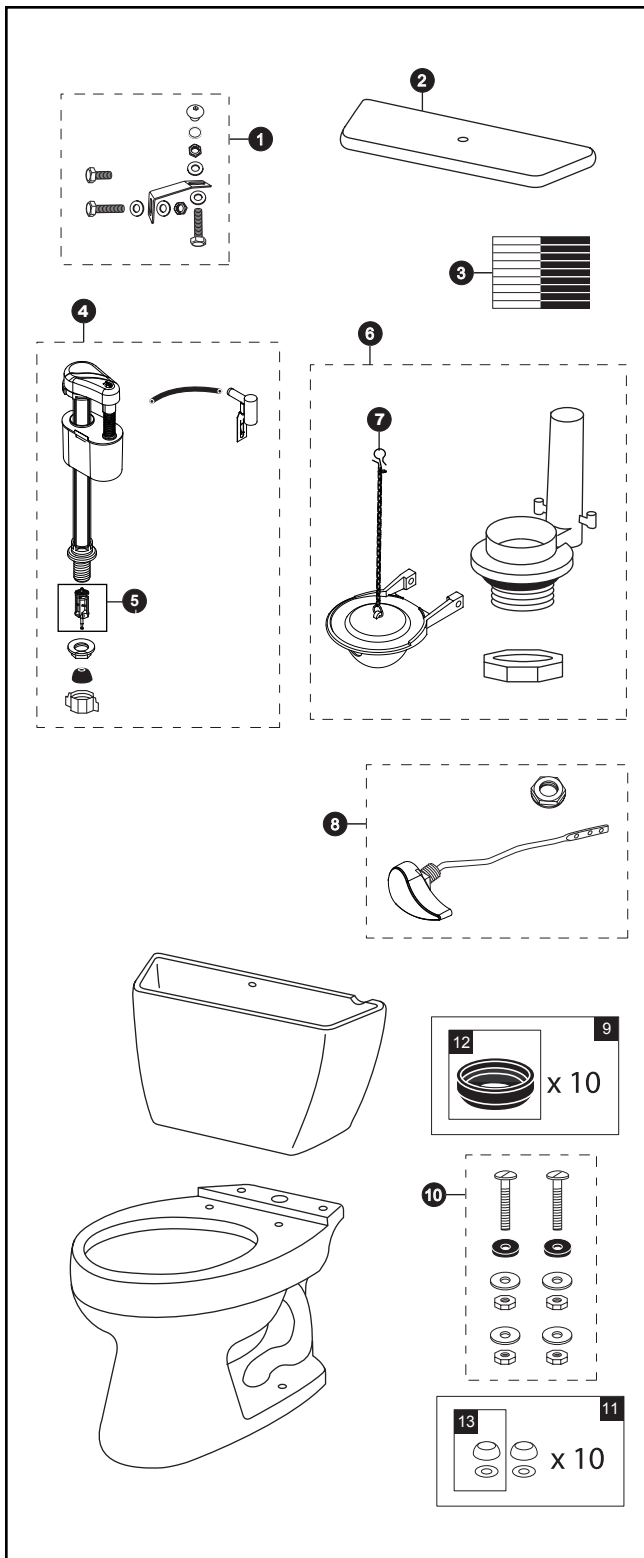

CST743SB

CST743SB
ST743SB
C743S

Drake® 1.6 Gpf Toilet, Round, G-Max®, 12" Rough-In, Bolt Down Tank Lid

Actual product may differ slightly from illustration.

Item	Part	Description
1	THU089	Bolt Down Set
2	TCU706BCR#01 TCU706BCR#03 TCU706BCR#04 TCU706BCR#11 TCU706BCR#12 TCU706BCR#51	Bolt Down Tank Lid w/ Velcro Tape Bolt Down Tank Lid w/ Velcro Tape Bolt Down Tank Lid w/ Velcro Tape Bolt Down Tank Lid w/ Velcro Tape Bolt Down Tank Lid w/ Velcro Tape Bolt Down Tank Lid w/ Velcro Tape
3	THU107	Velcro Tape
4	TSU24A	Fill Valve
5	THU229	Fill Valve Filter
6	THU129W-A	Flush Valve
7	THU175S	Flapper w/ Chain
8	THU068#01 THU068#03 THU068#04 THU068#11 THU068#12 THU068#51 THU068#BN THU068#CP	Trip Lever Trip Lever Trip Lever Trip Lever Trip Lever Trip Lever Trip Lever Trip Lever
9	THU131	Tank to Bowl Gaskets (for 10 toilets)
10	TSU01D	Tank Mounting Kit
11	THU098#01 THU098#03 THU098#04 THU098#51	Bolt Cap Sets (for 10 toilets) for #01 & #11 Bolt Cap Sets (for 10 toilets) for #03 & #12 Bolt Cap Sets (for 10 toilets) Bolt Cap Sets (for 10 toilets)
12	9BU024E	3" Tank to Bowl Gasket
13	THU044#01 THU044#03 THU044#04 THU044#51	Bolt Cap Sets (for 10 toilets) for #01 & #11 Bolt Cap Sets (for 10 toilets) for #03 & #12 Bolt Cap Sets (for 10 toilets) Bolt Cap Sets (for 10 toilets)

Product Number Explanations

Two-Piece Toilet

(CST) Gravity Type Toilet
(743) Model
(S) G-Max®
(B) Bolt Down Tank Lid

Tank

(ST) Tank
(743) Model
(S) G-Max®
(B) Bolt Down Tank Lid

Bowl

(C) Bowl
(743) Model
(S) G-Max®

Colors

(#01) Cotton
(#03) Bone
(#04) Gray
(#11) Colonial White
(#12) Sedona Beige
(#51) Ebony

Finishes

(#BN) Brushed Nickel
(#CP) Chrome Plated
(#PN) Polished Nickel