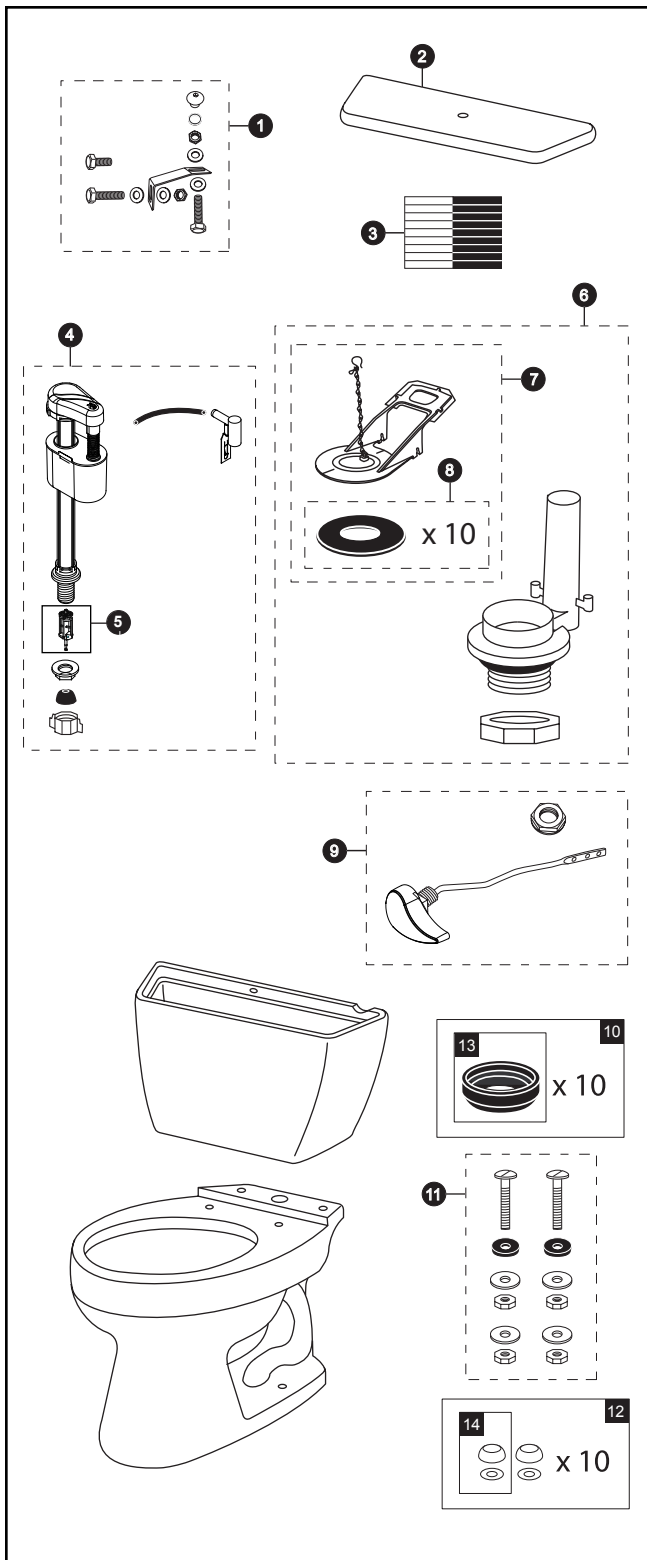

CST743SDB

CST743SDB
ST743SDB
C743S

Drake® 1.6 Gpf Toilet, Round, G-Max®, 12" Rough-In, Insulated Tank, Bolt Down Tank Lid

Actual product may differ slightly from illustration.

Item	Part	Description
1	THU089	Bolt Down Set
2	TCU743BCR#01 TCU743BCR#03 TCU743BCR#04 TCU743BCR#11 TCU743BCR#12 TCU743BCR#51	Bolt Down Tank Lid w/ Velcro Tape Bolt Down Tank Lid w/ Velcro Tape Bolt Down Tank Lid w/ Velcro Tape Bolt Down Tank Lid w/ Velcro Tape Bolt Down Tank Lid w/ Velcro Tape Bolt Down Tank Lid w/ Velcro Tape
3	THU107	Velcro Tape
4	TSU24A	Fill Valve
5	THU229	Fill Valve Filter
6	THU130	Flush Valve
7	THU092-7	Flapper w/ Chain - Insulated Tank
8	THU096	Flapper Gaskets (for 10 toilets) (10 Pieces)
9	THU068#01 THU068#03 THU068#04 THU068#11 THU068#12 THU068#51 THU068#BN THU068#CP THU068#PN	Trip Lever Trip Lever Trip Lever Trip Lever Trip Lever Trip Lever Trip Lever Trip Lever Trip Lever
10	THU131	Tank to Bowl Gaskets (for 10 toilets)
11	TSU01D	Tank Mounting Kit
12	THU098#01 THU098#03 THU098#04 THU098#51	Bolt Cap Sets (for 10 toilets) for #01 & #11 Bolt Cap Sets (for 10 toilets) for #03 & #12 Bolt Cap Sets (for 10 toilets) Bolt Cap Sets (for 10 toilets)
13	9BU024E	3" Tank to Bowl Gasket
14	THU044#01 THU044#03 THU044#04 THU044#51	Bolt Cap Sets (for 10 toilets) for #01 & #11 Bolt Cap Sets (for 10 toilets) for #03 & #12 Bolt Cap Sets (for 10 toilets) Bolt Cap Sets (for 10 toilets)

Product Number Explanations

Two-Piece Toilet

(CST) Gravity Type Toilet
(743) Model
(S) G-Max®
(D) Insulated Tank
(B) Bolt Down Tank Lid

Colors

(#01) Cotton
(#03) Bone
(#04) Gray
(#11) Colonial White
(#12) Sedona Beige
(#51) Ebony

Tank

(ST) Tank
(743) Model
(S) G-Max®
(D) Insulated Tank
(B) Bolt Down Tank Lid

Finishes

(#CP) Chrome Plated
(#BN) PVD Brushed Nickel
(#PN) PVD Polished Nickel

Bowl

(C) Bowl
(743) Model
(S) G-Max®