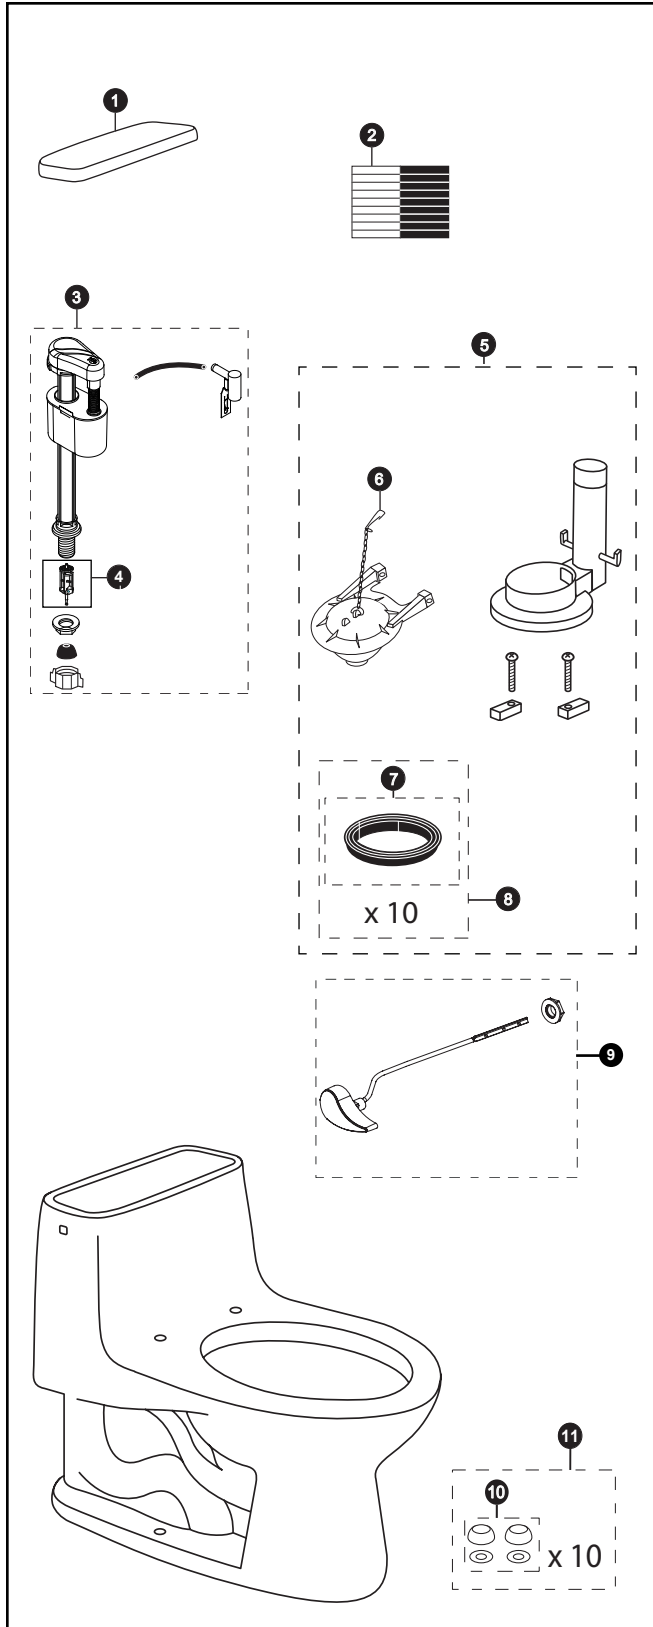

MS854114

MS854114
CST854

Ultimate® 1.6 Gpf Toilet, Elongated, Power Gravity®, 12" Rough-In

Actual product may differ slightly from illustration

Item	Part	Description
1	TCU854CRP#01	Tank Lid w/ Velcro Tape
	TCU854CRP#03	Tank Lid w/ Velcro Tape
	TCU854CRP#04	Tank Lid w/ Velcro Tape
	TCU854CRP#11	Tank Lid w/ Velcro Tape
	TCU854CRP#12	Tank Lid w/ Velcro Tape
	TCU854CRP#51	Tank Lid w/ Velcro Tape
2	THU107	Velcro Tape
3	TSU17A	Fill Valve
4	TSU229	Fill Valve Filter
5	THU002Z	Flush Valve Assembly w/ Flapper
6	THU140S	Flapper w/ Chain
7	9BU002E	Flush Valve Gasket (1 Piece)
8	THU097	Flush Valve Gasket (10 Pieces)
9	THU004#01	Trip Lever
	THU004#03	Trip Lever
	THU004#04	Trip Lever
	THU004#11	Trip Lever
	THU004#12	Trip Lever
	THU004#51	Trip Lever
10	THU098#01	Bolt Cap & Base - Cotton
	THU098#03	Bolt Cap & Base - Bone
	THU098#04	Bolt Cap & Base - Gray
	THU098#11	Bolt Cap & Base - Colonial White
	THU098#12	Bolt Cap & Base - Sedona Beige
	THU098#51	Bolt Cap & Base - Ebony
11	THU044S#01	Bolt Cap Set - Cotton
	THU044S#03	Bolt Cap Set - Bone
	THU044S#04	Bolt Cap Set - Gray
	THU044S#11	Bolt Cap Set - Colonial White
	THU044S#12	Bolt Cap Set - Sedona Beige
	THU044S#51	Bolt Cap Set - Ebony

Product Number Explanations

One-Piece Toilet

(MS) Toilet & Seat Combination
(854) Toilet Model
(114) Seat Model

One-Piece Toilet

(CST) Gravity Type Toilet
(854) Toilet Model

Finishes

#CP - Chrome Plated

Colors