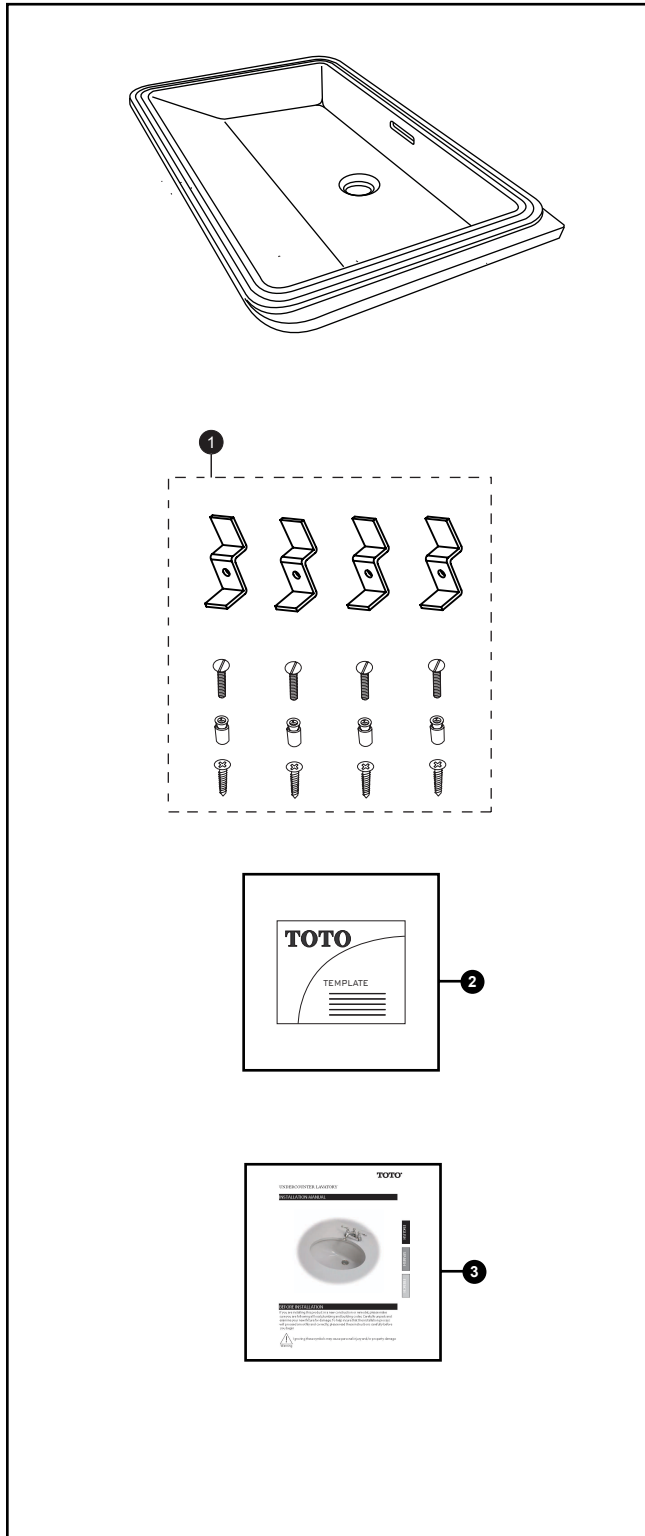

LT191(G)

LT191G
LT191

Under Counter Lavatory

No.	Part Number	Description	Qty
1	THU709	Mounting hardware - Under Counter	1
2	0GU156-1	Template	1
3	0GU035-2	Installation Instructions - Under Counter	1

Product Number Explanations

Under Counter Lavatory

(LT) Lavatory
(191) Model
(G) SanaGloss (#01, #03, #11, #12 colors only)

Colors

(#01) Cotton
(#03) Bone
(#11) Colonial White
(#12) Sedona Beige
(#51) Ebony