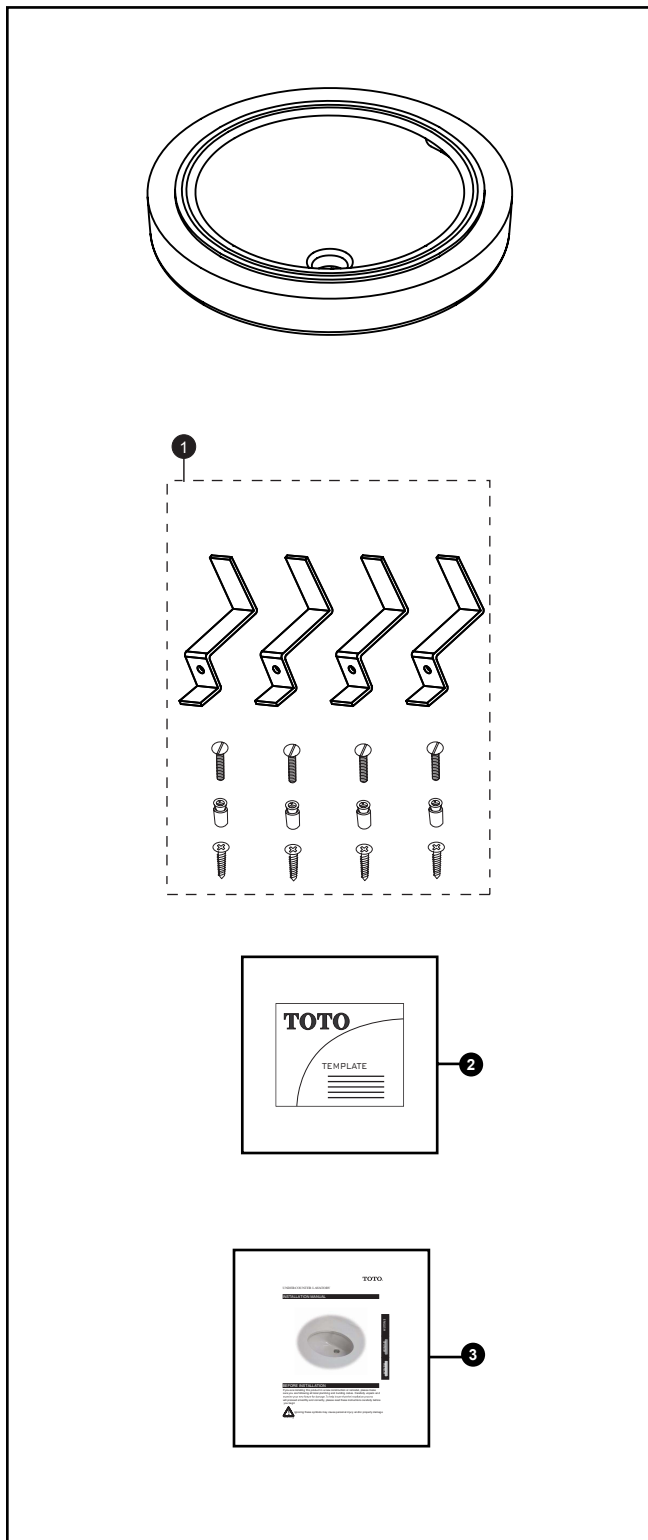

## Under Counter Lavatory

No.	Part Number	Description	Qty
1	THU230	Mounting hardware - Under Counter	1
2	0GU161	Template	1
3	0GU035-2	Installation Instructions - Under Counter	1

**Product Number Explanations**

**Under Counter Lavatory**  
 (LT) Lavatory  
 (183) Model

**Colors**  
 (#01) Cotton  
 (#12) Sedona Beige