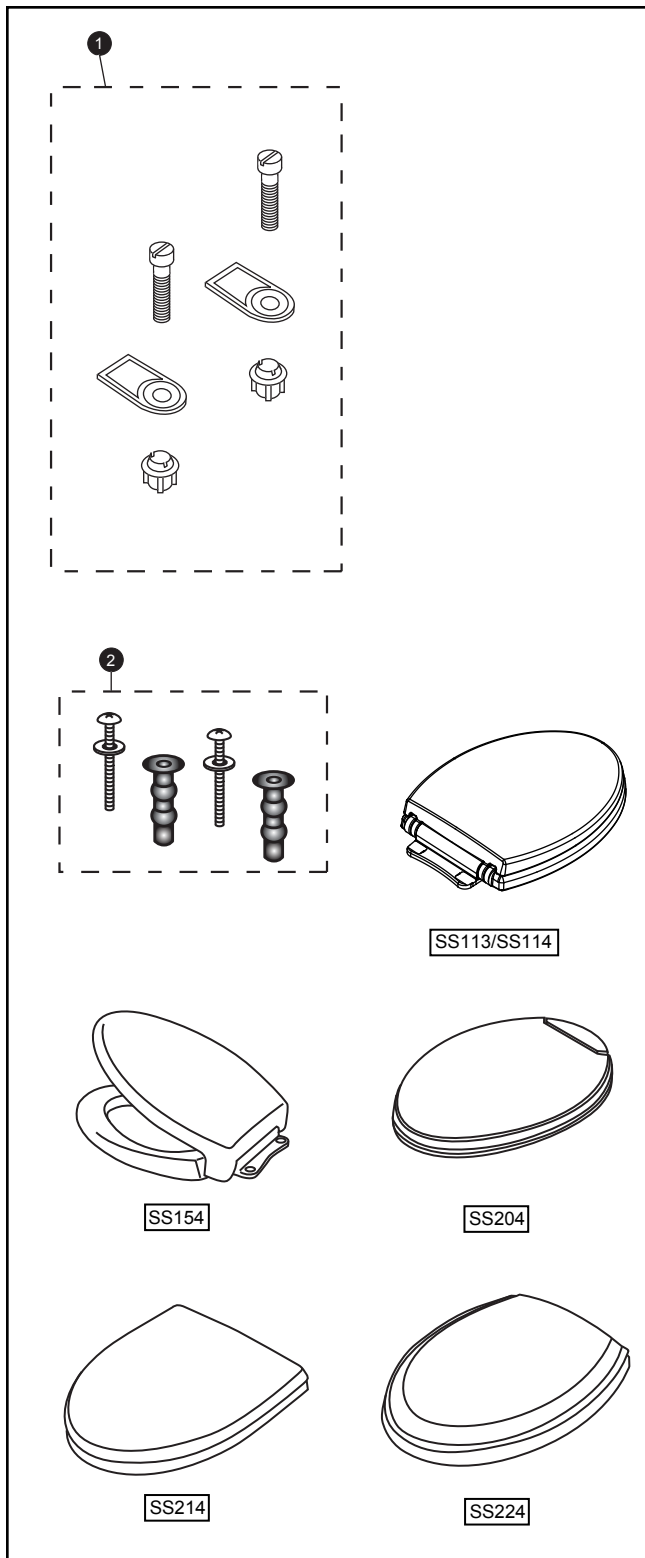

SS113, SS114, SS154, SS204, SS214 & SS224

SoftClose® Seats

Item	Part	Description
1	THU689	Mounting Hardware Set
2	THU651N	Top Mounting Seat Hardware

Note: THU651N is used on skirted toilets.

Product Number Explanations

Seats

(SS) SoftClose® Seat
 (113) Round Model
 (114) Elongated Model
 (154) Elongated Traditional Model
 (204) Elongated Oval Model
 (214) Elongated Sorée® Model
 (224) Elongated Guinevere® Model

Colors

(#01) Cotton
 (#03) Bone
 (#11) Colonial White
 (#12) Sedona Beige
 (#51) Ebony

Actual product may differ slightly from illustration.