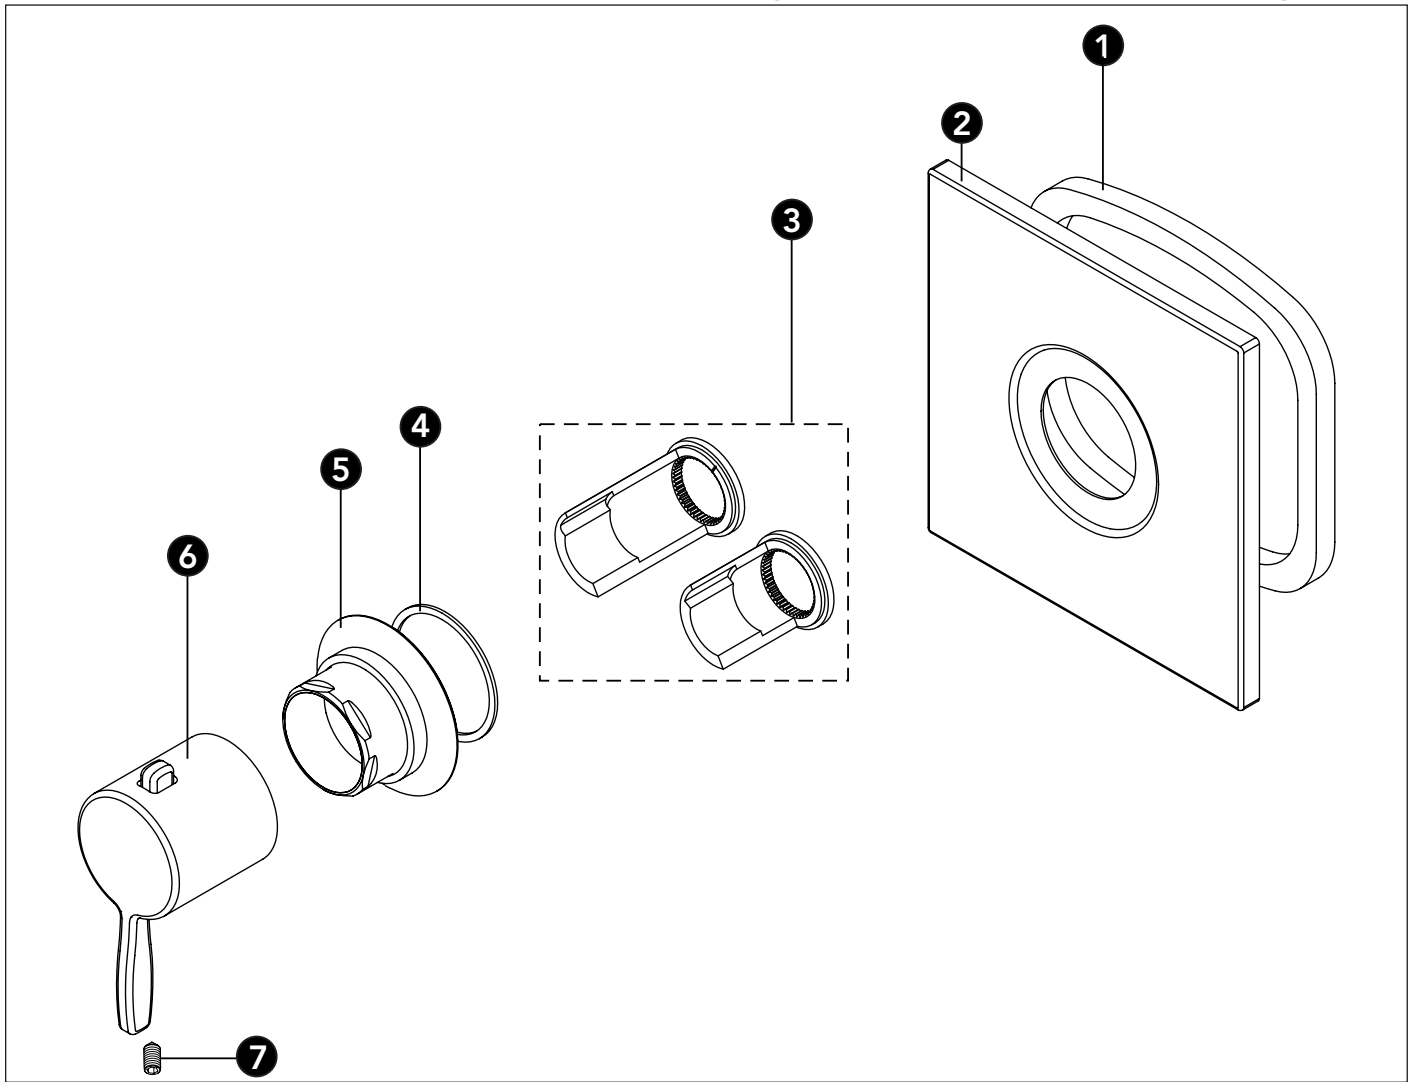

Trim only for Thermostatic Mixing Valve

LEGEND
\$\$ = Denotes Finish
#CP = Polished Chrome
#BN = Brushed Nickel
#PN = Polished Nickel

Item	Part	Description
1	THP4606	Faceplate Gasket
2	THP4608#\$\$	Faceplate
3	THP4548	Temperature Limit Stop
4	THP4536	Escutcheon Gasket
5	THP4549#\$\$	Escutcheon
6	THP4609#\$\$	Control Knob
7	THP4051	Set Screw