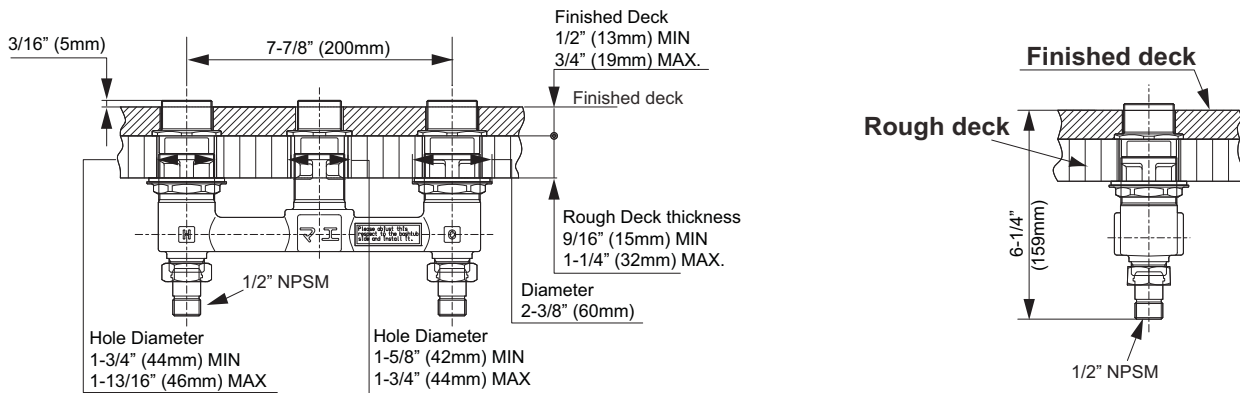

PRODUCT SPECIFICATION

The deck-mount bath faucet valve shall have a durable brass construction. Deck-mount bath faucet valve shall have washerless ceramic disk valve cartridge. Deck-mount bath faucet valve shall be TOTO Model TBKT.

TBKT

Kiwami® Renesse® Deck-Mount Bath Faucet - Valve

SPECIFICATIONS

- Warranty Lifetime Limited Warranty (Residential Use)
One Year (Commercial Use)
- Material Brass
- Shipping Weight 7.0 lbs.
- Shipping Dimensions 15" L x 14" W x 4" H

INSTALLATION NOTES

FAUCET TRIM REQUIRED:
Kiwami® Renesse® deck-mount faucet trim model TB170DD#CP sold separately.

IMPORTANT NOTE: This valve/trim can only be installed in a built-up deck. It cannot be installed on pre-finished deck or on tub rim.