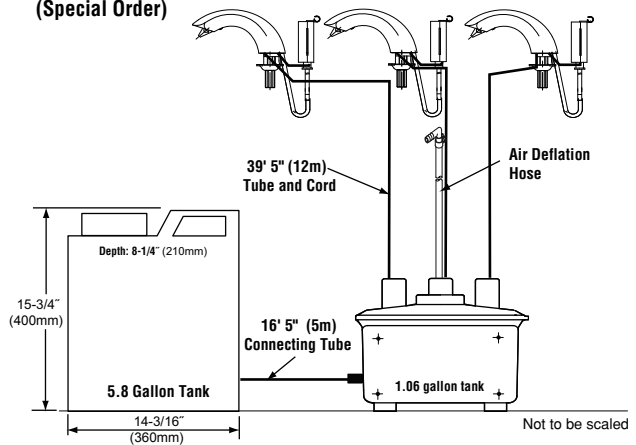

COLORS/FINISHES

- #CP Polished Chrome

TES_ADC-05 & TES_ADC-12 Series

Sensor Operated TOTO® Soap Dispenser

SPECIFICATIONS

- Warranty** Three Year Warranty*
- TOTO® Soap**
 - TSFB1 - 4 Gallons (Package of 4, 1 gal. ea.)
 - TSFB5 - 5 Gallons (Packaged as one 5 gal. container)
- Power supply** Input: AC 120V 60 Hz
Output: 24V
- Length of Power Supply Cord** 51" (1.3m)
- Tank Capacity** 1.06 Gallon (Optional 5.8 Gallon tank available for total capacity of 6.8 gallons for 3 spout model or 8 gallons with 4+ spout models)
- Soap Dispensing Quantity** Factory setting at 1ml (foam)
- Length of Cord for Tank to Spout** 16' 5" (5m), special order 39' 5" (12m)
- Dispensing Timer Adjustability** Timing controlled from 0.2-20 seconds
- Detection range** 4" (110mm)

These specifications are subject to change without notice.
*Failure to use TOTO Soap will void warranty.

INSTALLATION NOTES

Dispenser hole diameter = 1" - 1-1/8".

TES1ADC-05

TES3ADC-12 (Special Order)

Maximum deck thickness 2" (50mm)
Leave 2" (50mm) extra space around the 1.06gallon tank for placement of sensor and power supply cords.