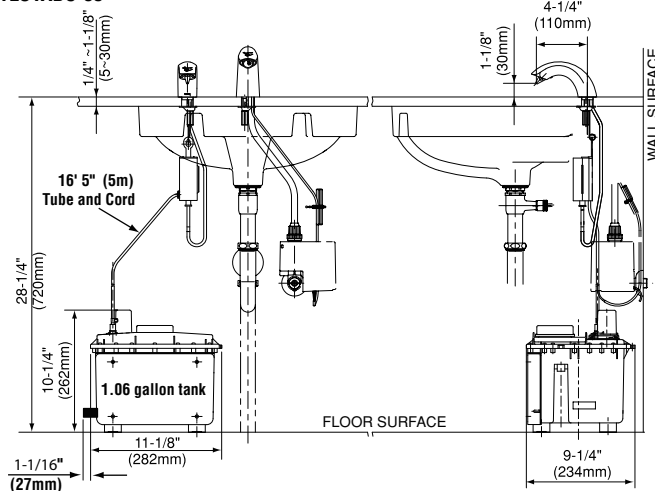

COLORS/FINISHES

- #CP Polished Chrome

TES_ADC-05 & TES_ADC-12 Series

Sensor Operated TOTO® Soap Dispenser

SPECIFICATIONS

- Warranty** Three Year Warranty*
- TOTO® Soap**
 - TSFB1 - 4 Gallons (Package of 4, 1 gal. ea.)
 - TSFB5 - 5 Gallons (Packaged as one 5 gal. container)
- Power supply** Input: AC 120V 60 Hz
Output: 24V
- Length of Power Supply Cord** 51" (1.3m)
- Tank Capacity** 1.06 Gallon (Optional 5.8 Gallon tank available for total capacity of 6.8 gallons for 3 spout model or 8 gallons with 4+ spout models)
- Soap Dispensing Quantity** Factory setting at 1ml (foam)
- Length of Cord for Tank to Spout** 16' 5" (5m), special order 39' 5" (12m)
- Dispensing Timer Adjustability** Timing controlled from 0.2-20 seconds
- Detection range** 4" (110mm)

These specifications are subject to change without notice.
*Failure to use TOTO Soap will void warranty.

INSTALLATION NOTES

Dispenser hole diameter = 1" - 1-1/8".

TES1ADC-05

TES3ADC-12 (Special Order)

Maximum deck thickness 2" (50mm)
Leave 2" (50mm) extra space around the 1.06gallon tank for placement of sensor and power supply cords.