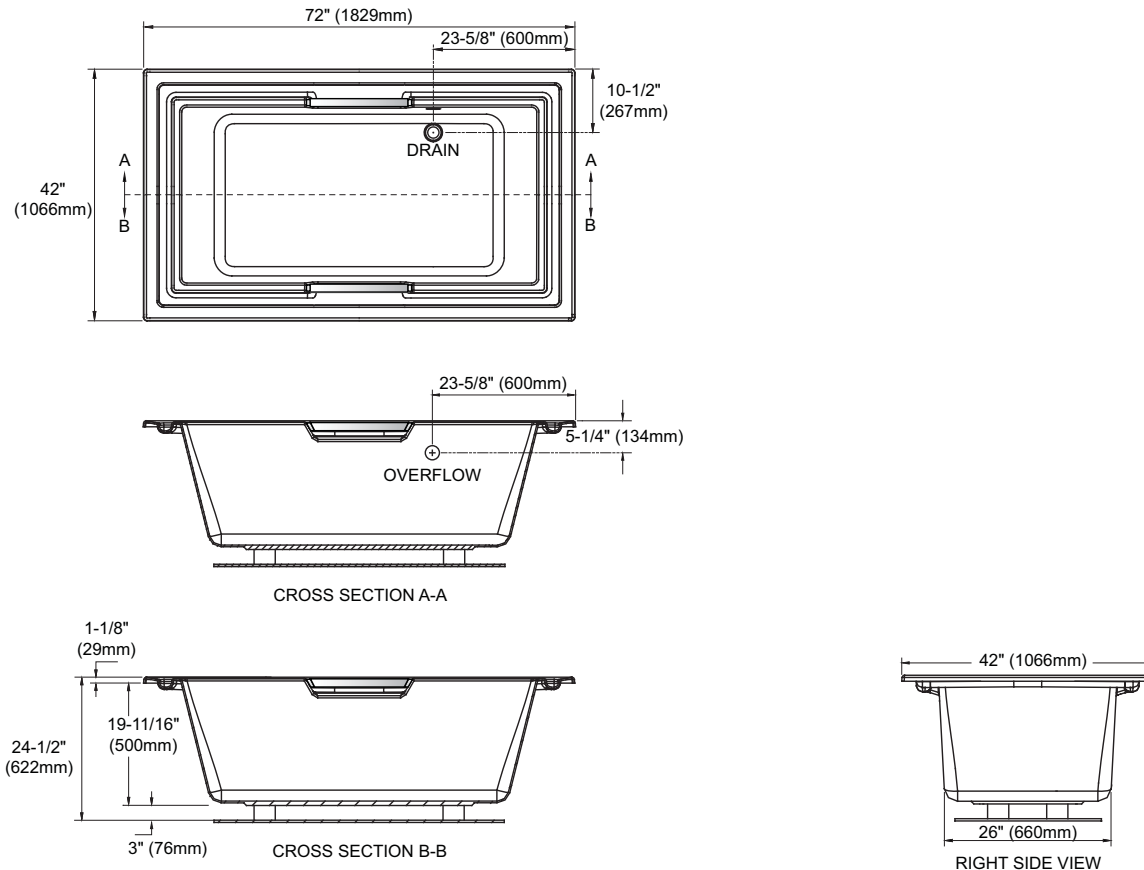

### FEATURES

---

- 72" x 42" x 24-1/2"
- Luxuriously deep bathing well
- Cast-acrylic construction provides high durability
- Slip-resistant surface
- Solid brass grab bars with optional finishes

### PRODUCT SPECIFICATION

---

The TOTO® Lloyd® Soaker Bathtub shall have a luxuriously deep bathing well. The Soaker Bathtub shall have a cast-acrylic construction that provides high durability with a slip-resistant surface. The Soaker Bathtub shall have solid brass grab bars with optional finishes. Soaker Bathtub shall be TOTO Model ABY930N\_\_ \_\_.

### SPECIFICATIONS

- Size 72" L x 42" W
- Depth 21"
- Warranty 1 Year Limited Warranty on acrylic tub  
1 Year Limited Warranty on components and parts
- Material Cast Acrylic
- Shipping Weight 140 lbs.
- Shipping Dimensions 74" L x 44" W x 27" H
- Gallons 94 to overflow