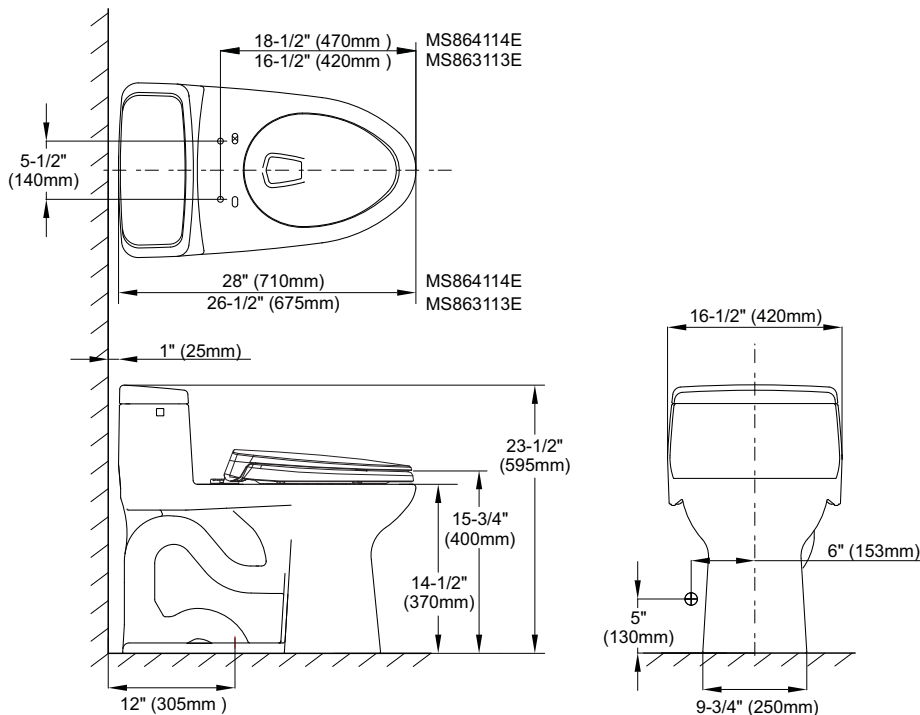

MS864114E/MS863113E

Eco Supreme® One-Piece Toilet, 1.28GPF

SPECIFICATIONS

- Water Use 1.28 GPF/4.8LPF
- Flush System E-Max®
- Min. Water Pressure 8 psi (static)
- Water Surface 10-1/4" x 8-1/4"
- Trap Diameter 2-1/8"
- Rough-in 12"
- Trap Seal 2-1/4"
- Warranty One Year Limited Warranty
- Material Vitreous china
- Shipping Weight MS864114E 89 lbs.
MS863113E 85 lbs.
- Shipping Dimensions 29-1/2" L x 18" W
x 19-1/4" H1 x 27-1/8" H2

INSTALLATION NOTES

Back-to-Back Toilet Installations:
TOTO recommends the use of a nationally listed, double sanitary tee-wye only, in vertical waste stacks, in accordance with the stipulations noted in the majority of nationally recognized plumbing codes.

TOTO®

These dimensions and specifications are subject to change without notice