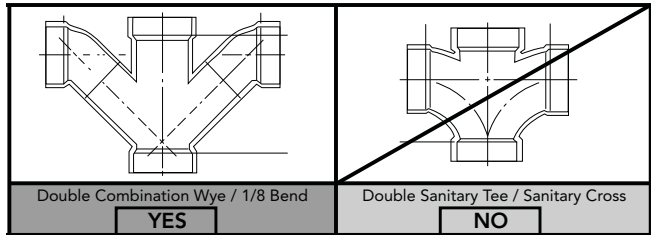

MS864114E/MS863113E

Eco Supreme® One-Piece Toilet, 1.28GPF

SPECIFICATIONS

- Water Use 1.28 GPF/4.8LPF
- Flush System E-Max®
- Min. Water Pressure 8 psi (static)
- Water Surface 10-1/4" x 8-1/4"
- Trap Diameter 2-1/8"
- Rough-in 12"
- Trap Seal 2-1/4"
- Warranty One Year Limited Warranty
- Material Vitreous china
- Shipping Weight MS864114E 89 lbs.
MS863113E 85 lbs.
- Shipping Dimensions 29-1/2" L x 18" W
x 19-1/4" H1 x 27-1/8" H2

INSTALLATION NOTES

Back-to-Back Toilet Installations:
TOTO recommends the use of a nationally listed, double sanitary tee-wye only, in vertical waste stacks, in accordance with the stipulations noted in the majority of nationally recognized plumbing codes.