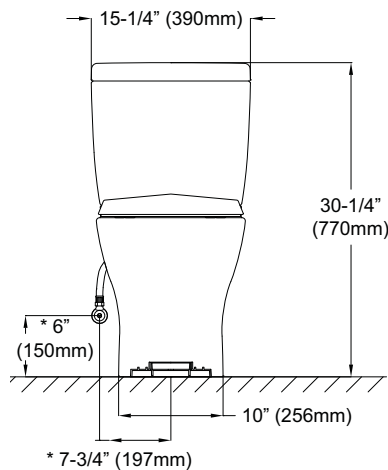

CST416M

Aquia® II Close Coupled Toilet, 1.6GPF & 0.9 GPF

SPECIFICATIONS

- Water Use 1.6 GPF/0.9GPF (6.0 LPF/3.4LPF)
- Flush System Dual-Max
- Min. Water Pressure 8 psi (static)
- Water Surface 6" x 4-1/2"
- Trap Diameter 2-1/8"
- Rough-in 12"
- Trap Seal 2-1/8"
- Warranty One Year Limited Warranty
- Material Vitreous china
- Shipping Weight CT416 - 66.5lbs
  ST416M - 30lbs
- Shipping Dimensions CT416
  27-3/4"L x 15-1/2"W¹
  x 10-1/2"W² x 18"H

  ST416M
  16"L x 7-1/2"W x 18-1/2"H

INSTALLATION NOTES

Back-to-Back Toilet Installations:
TOTO recommends the use of a nationally listed, double sanitary tee-wye only, in vertical waste stacks, in accordance with the stipulations noted in the majority of nationally recognized plumbing codes.

TOTO

These dimensions and specifications are subject to change without notice