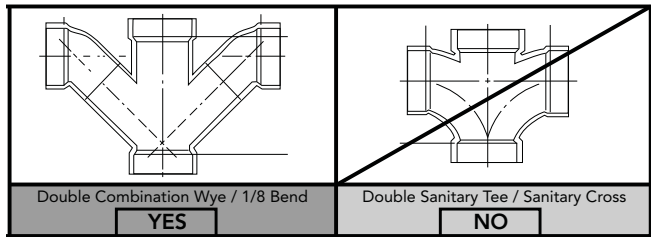

CST416M

Aquia® II Close Coupled Toilet, 1.6GPF & 0.9 GPF

SPECIFICATIONS

- Water Use 1.6 GPF/0.9GPF (6.0 LPF/3.4LPF)
- Flush System Dual-Max
- Min. Water Pressure 8 psi (static)
- Water Surface 6" x 4-1/2"
- Trap Diameter 2-1/8"
- Rough-in 12"
- Trap Seal 2-1/8"
- Warranty One Year Limited Warranty
- Material Vitreous china
- Shipping Weight CT416 - 66.5lbs
  ST416M - 30lbs
- Shipping Dimensions CT416
  27-3/4"L x 15-1/2"W¹
  x 10-1/2"W² x 18"H

  ST416M
  16"L x 7-1/2"W x 18-1/2"H

INSTALLATION NOTES

Back-to-Back Toilet Installations:
TOTO recommends the use of a nationally listed, double sanitary tee-wye only, in vertical waste stacks, in accordance with the stipulations noted in the majority of nationally recognized plumbing codes.

TOTO

These dimensions and specifications are subject to change without notice