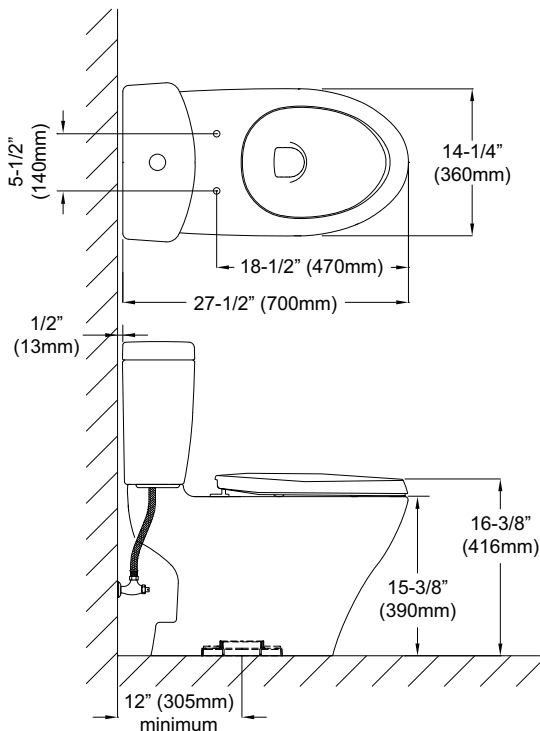

CST416M

Aquia® II Close Coupled Toilet, 1.6GPF & 0.9 GPF

SPECIFICATIONS

- Water Use 1.6 GPF/0.9GPF (6.0 LPF/3.4LPF)
- Flush System Dual-Max
- Min. Water Pressure 8 psi (static)
- Water Surface 6" x 4-1/2"
- Trap Diameter 2-1/8"
- Rough-in 12"
- Trap Seal 2-1/8"
- Warranty One Year Limited Warranty
- Material Vitreous china
- Shipping Weight CT416 - 66.5lbs
  ST416M - 30lbs
- Shipping Dimensions CT416
  27-3/4"L x 15-1/2"W¹
  x 10-1/2"W² x 18"H

  ST416M
  16"L x 7-1/2"W x 18-1/2"H

INSTALLATION NOTES

Back-to-Back Toilet Installations:
TOTO recommends the use of a nationally listed, double sanitary tee-wye only, in vertical waste stacks, in accordance with the stipulations noted in the majority of nationally recognized plumbing codes.

TOTO

These dimensions and specifications are subject to change without notice