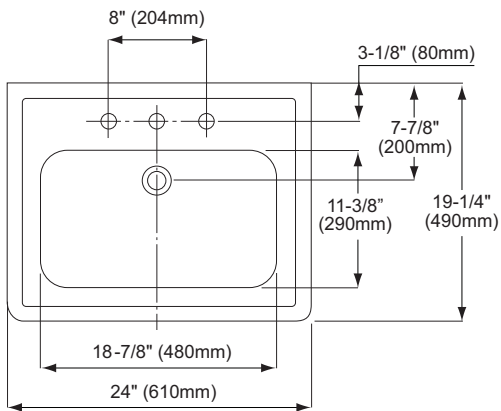

PRODUCT SPECIFICATION

The lavatory shall be 24" width and 19" depth. The basin shall be 18-7/8" by 11-1/8". The lavatory shall be made of vitreous china and be 34-3/8" universal height with rear overflow. Lavatory shall be TOTO Model LPT532_____.

LPT532N

Promenade® Pedestal Lavatory

SPECIFICATIONS

- Waste 1-1/4" O.D.
- Size 24"W x 19-1/4"D
- Basin 18-7/8" x 11-3/8"
- Height: Floor to Rim 34-3/8"
- Warranty One Year Limited Warranty
- Material Vitreous china
- Shipping Weight LT532N/LT532.4N/LT532.8N
40 lbs.

PT530N
27 lbs.

- Shipping Dimensions LT532N/LT532.4N/LT532.8N
24-3/4"L x 26-7/8"W x
12-3/8"H

PT530N
28"L x 11-3/8"W x 11"H

INSTALLATION NOTES

Requires PT530N pedestal foot for support. Use proper back support to mount product.

* Suggested Dimension

TOTO

These dimensions and specifications are subject to change without notice