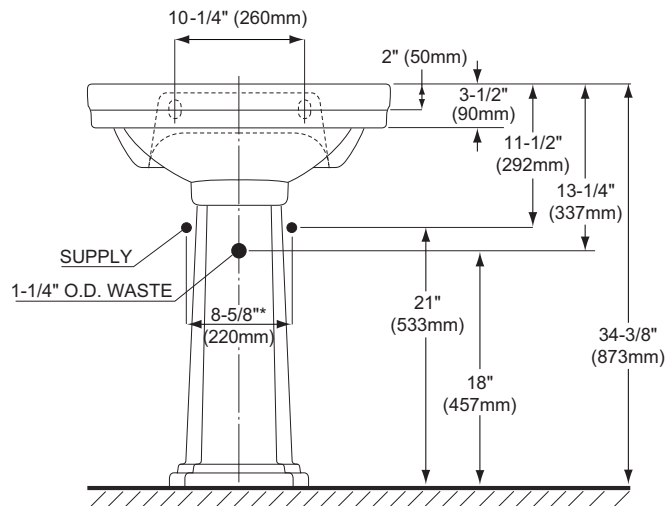

PRODUCT SPECIFICATION

The lavatory shall be 24" width and 19" depth. The basin shall be 18-7/8" by 11-1/8". The lavatory shall be made of vitreous china and be 34-3/8" universal height with rear overflow. Lavatory shall be TOTO Model LPT532_____.

LPT532N

Promenade® Pedestal Lavatory

SPECIFICATIONS

- Waste 1-1/4" O.D.
- Size 24"W x 19-1/4"D
- Basin 18-7/8" x 11-3/8"
- Height: Floor to Rim 34-3/8"
- Warranty One Year Limited Warranty
- Material Vitreous china
- Shipping Weight LT532N/LT532.4N/LT532.8N
40 lbs.

PT530N
27 lbs.

- Shipping Dimensions LT532N/LT532.4N/LT532.8N
24-3/4"L x 26-7/8"W x
12-3/8"H

PT530N
28"L x 11-3/8"W x 11"H

INSTALLATION NOTES

Requires PT530N pedestal foot for support. Use proper back support to mount product.

* Suggested Dimension

TOTO

These dimensions and specifications are subject to change without notice