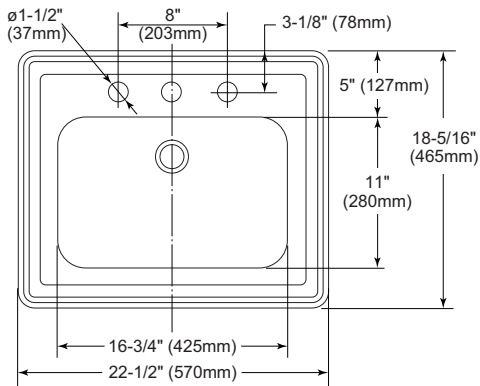

LT531

Promenade® Self-Rimming Lavatory

SPECIFICATIONS

- Waste 1-1/4" O.D.
- Size 22-1/2"W x 18-3/4"D
- Basin 16-3/4"W x 11" D
- Warranty One Year Limited Warranty
- Material Vitreous china
- Shipping Weight 28 lbs.
- Shipping Dimensions 25-5/8"W x 21-7/8" D x 10-1/4"H

INSTALLATION NOTES