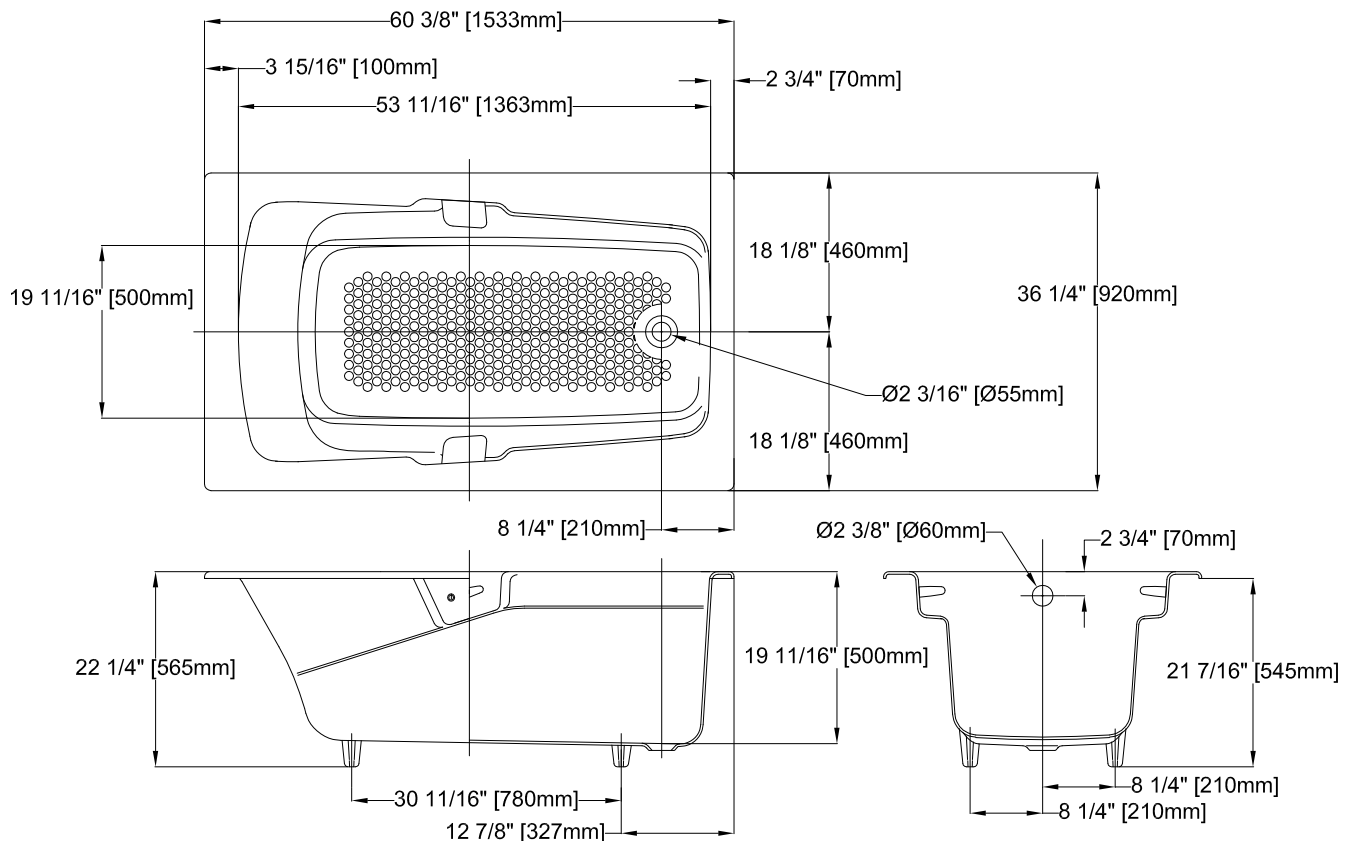

Enameled Cast Iron Bathtub

FEATURES

- 60-3/8" x 36-1/4" x 22-1/4"
- Elegant, deep soaking design
- Cast iron construction provides years of durability
- Slip-resistant surface
- Stainless steel grab bars

PRODUCT SPECIFICATION

The Enameled Cast Iron Bathtub construction shall prove the ultimate in strength and durability, while a slip-resistant surface enhances safety in the bath. Cast Iron Bathtub shall be TOTO Model FBY1500P____.

FBY1500P

Enameled Cast Iron Bathtub

SPECIFICATIONS

- Size 60-3/8" L x 36-1/4" W
- Depth 22-1/4"
- Warranty Lifetime Limited Warranty
- Material Enameled Cast Iron
- Shipping Weight 353 lbs.
- Shipping Dimensions 76-15/16" L x 40-3/8" W x 23-5/8" H

INSTALLATION NOTES

A frame cutout guide is available for drop-in installation. A template is available for under mount installation.

TOTO®

These dimensions and specifications are subject to change without notice