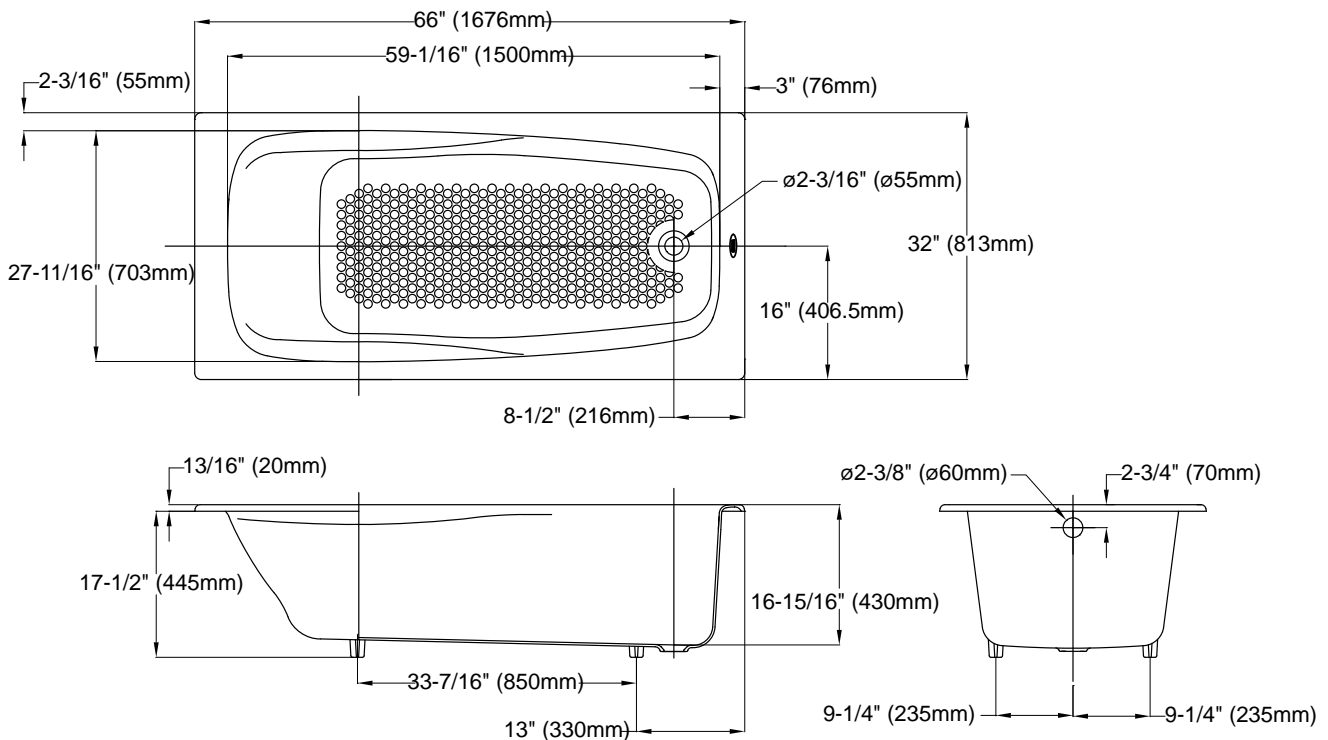

FBY1700P

Enameled Cast Iron Bathtub

SPECIFICATIONS

- Size 66" L x 32" W
- Depth 18-5/16"
- Warranty Lifetime Limited Warranty
- Material Enameled Cast Iron
- Shipping Weight 309 lbs.
- Shipping Dimensions 70-1/16" L x 36-5/16" W x 23-13/16" H

INSTALLATION NOTES

A frame cutout guide is available for drop-in installation. A template is available for under mount installation.

TOTO

These dimensions and specifications are subject to change without notice