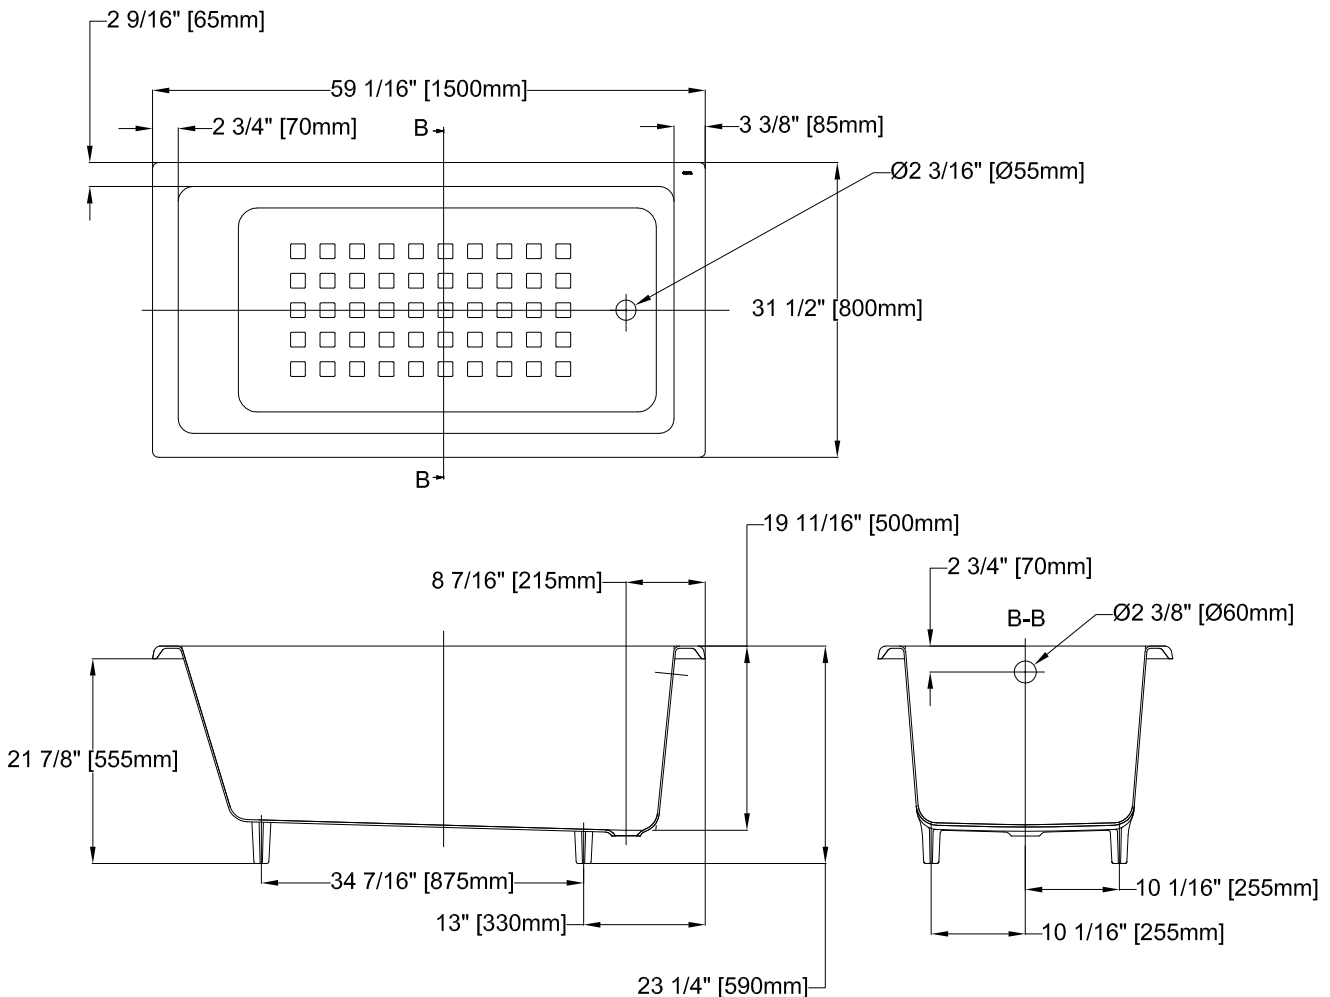

FBY1550P

Enameled Cast Iron Bathtub

SPECIFICATIONS

- Size 59-1/16" L x 31-1/2"W
- Depth 19-11/16"
- Warranty Lifetime Limited Warranty
- Material Enameled Cast Iron
- Shipping Weight 346 lbs.
- Shipping Dimensions 63-3/8" L x 35-13/16" W x 28-5/16" H

INSTALLATION NOTES

A frame cutout guide is available for drop-in installation. A template is available for under mount installation.

TOTO®

These dimensions and specifications are subject to change without notice