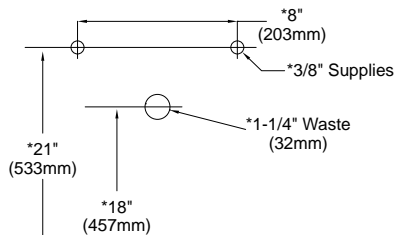

PRODUCT SPECIFICATION

The undercounter lavatory shall be made of fired clay. Lavatory shall be 15-3/4" in diameter. Product shall be without overflow and lavatory shall include mounting assembly and be ADA compliant. Lavatory shall be TOTO Model LT161_____.

LT161

Waza® Vessel Lavatory

SPECIFICATIONS

- Waste 1-1/4" O.D.
- Size 15-3/4" Dia.
- Basin 14-3/4" Dia.
- Warranty One Year Limited Warranty
- Material Fired Clay
- Shipping Weight 17 lbs.
- Shipping Dimensions 19-1/4"W x 19-1/4"L x 9-1/2"H

* Suggested Dimensions

ADA Compliance Check

TOTO®

These dimensions and specifications are subject to change without notice