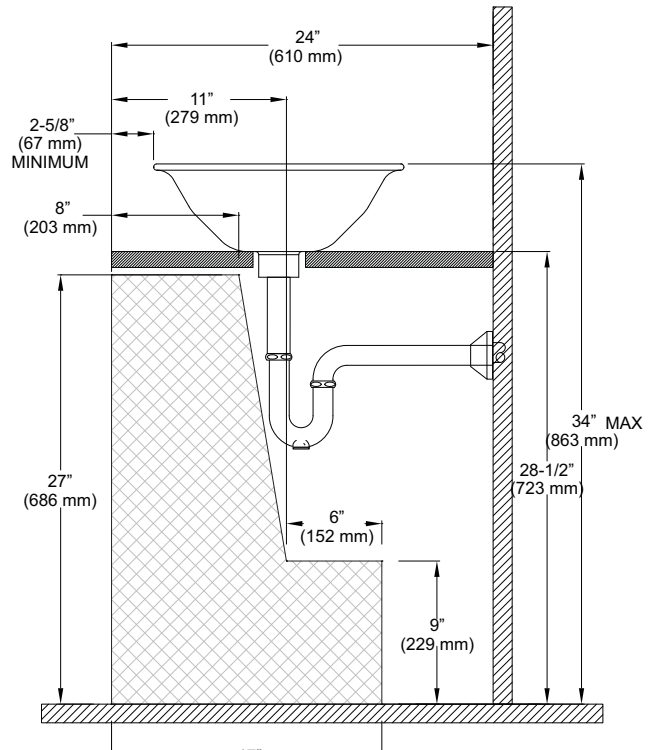

PRODUCT SPECIFICATION

The undercounter lavatory shall be made of fired clay. Lavatory shall be 15-3/4" in diameter. Product shall be without overflow and lavatory shall include mounting assembly and be ADA compliant. Lavatory shall be TOTO Model LT161_____.

LT161

Waza® Vessel Lavatory

SPECIFICATIONS

- Waste 1-1/4" O.D.
- Size 15-3/4" Dia.
- Basin 14-3/4" Dia.
- Warranty One Year Limited Warranty
- Material Fired Clay
- Shipping Weight 17 lbs.
- Shipping Dimensions 19-1/4"W x 19-1/4"L x 9-1/2"H

* Suggested Dimensions

ADA Compliance Check

TOTO®

These dimensions and specifications are subject to change without notice