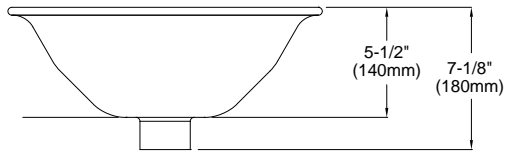

PRODUCT SPECIFICATION

The undercounter lavatory shall be made of fired clay. Lavatory shall be 15-3/4" in diameter. Product shall be without overflow and lavatory shall include mounting assembly and be ADA compliant. Lavatory shall be TOTO Model LT161_____.

LT161

Waza® Vessel Lavatory

SPECIFICATIONS

- Waste 1-1/4" O.D.
- Size 15-3/4" Dia.
- Basin 14-3/4" Dia.
- Warranty One Year Limited Warranty
- Material Fired Clay
- Shipping Weight 17 lbs.
- Shipping Dimensions 19-1/4"W x 19-1/4"L x 9-1/2"H