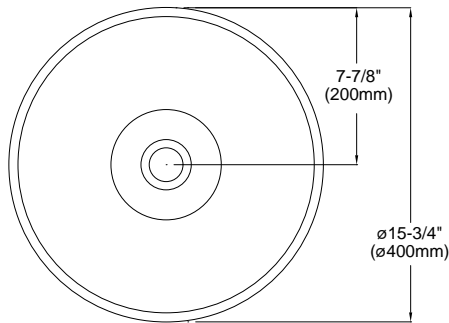

FEATURES

- 15-3/4" diameter
- Hand-crafted
- Generous wash basin
- No overflow
- Complete with installation template and mounting screw set

COLORS/FINISHES

- #71 Pacific Blue
- #73 Dappled Sunlight

CODES/STANDARDS

PRODUCT SPECIFICATION

The undercounter lavatory shall be made of fired clay. Lavatory shall be 15-3/4" in diameter. Product shall be without overflow and lavatory shall include mounting assembly and be ADA compliant. Lavatory shall be TOTO Model LT161_____.

LT161

Waza® Vessel Lavatory

SPECIFICATIONS

- Waste 1-1/4" O.D.
- Size 15-3/4" Dia.
- Basin 14-3/4" Dia.
- Warranty One Year Limited Warranty
- Material Fired Clay
- Shipping Weight 17 lbs.
- Shipping Dimensions 19-1/4"W x 19-1/4"L x 9-1/2"H