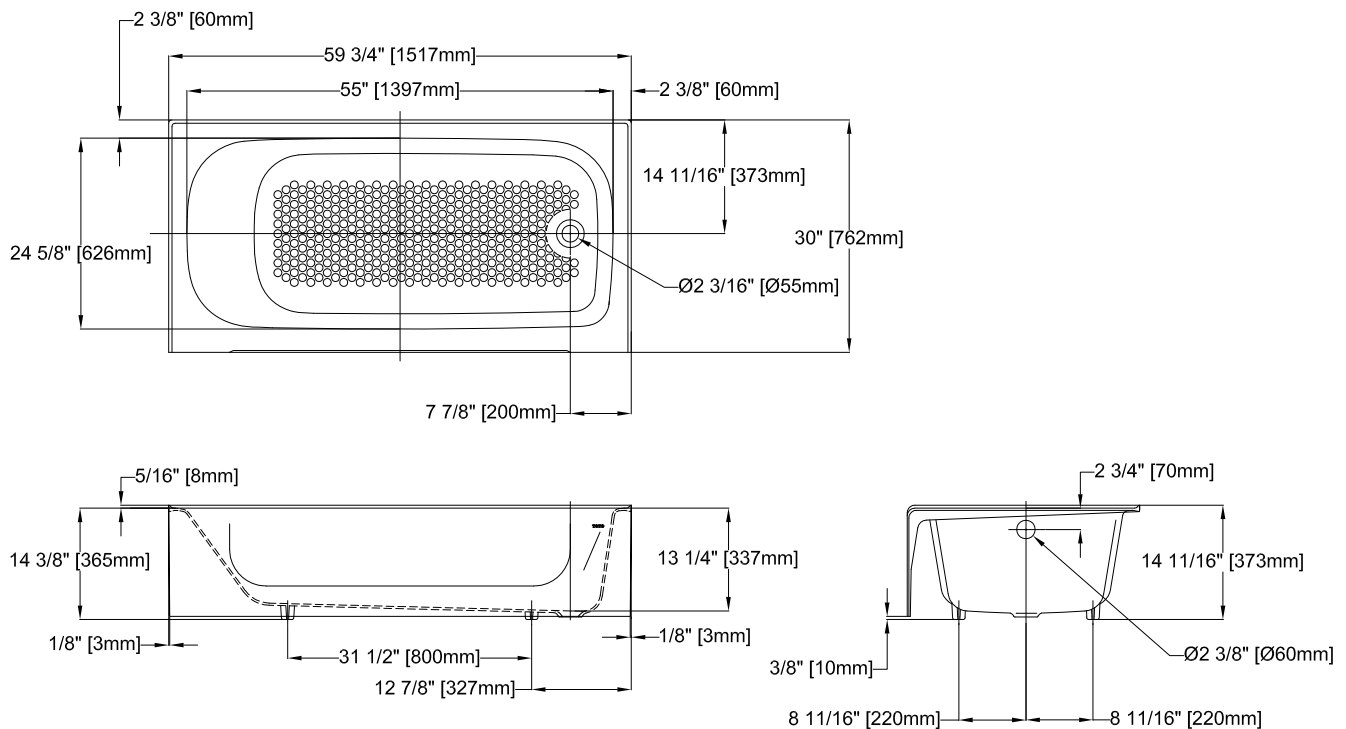

### FEATURES

---

- 59-3/4" x 30" x 14-11/16"
- Apron front
- Cast-iron construction provides years of durability
- Slip-resistant surface
- Tile-in flanges on 3 sides

### PRODUCT SPECIFICATION

---

The Enameled Cast Iron Bathtub construction shall prove the ultimate in strength and durability, while a slip-resistant surface enhances safety in the bath. Cast Iron Bathtub shall be TOTO Model FBY1515\_\_.

### SPECIFICATIONS

- Size 59-3/4" L x 30" W
- Depth 14-11/16"
- Warranty Lifetime Limited Warranty
- Material Enameled Cast Iron
- Shipping Weight 353 lbs.
- Shipping Dimensions 62-5/8" L x 32-7/8" W x 18-1/2" H