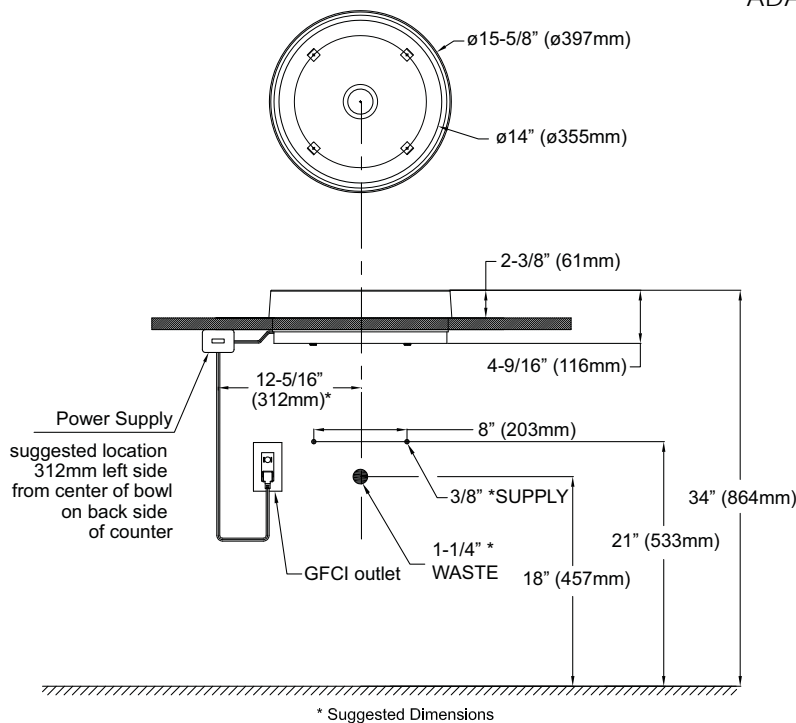

SPECIFICATIONS

- Waste 1-1/4" O.D.
- Size 15-5/8" D
- Basin 14" D
- Basin Depth 3-1/2"
- Warranty One Year Limited Warranty
- Material Epoxy Resin
- Power Adapter 100-250 Vac, 50/60Hz Input
  12Vdc, 1.7A Output
  Output Protection:
  Short Circuit and Overload
  Cord - 6 ft length,
  3 prong grounded plug
- Shipping Weight 19.0 lbs.
- Shipping Dimensions 22-1/4" W x 17-7/8" H
  x 7-5/8" L

INSTALLATION NOTES

Follow both the installation and user instructions before installing. It is recommended to use an outlet that is on a wall switch for easy on/off. Otherwise the user must have access to the switch located directly on the power adapter. Connect the power plug into appropriate grounded, 120 V/ 60 Hz, GFCI outlet. Failure to follow warnings and instructions can result in serious injury, electric shock, product malfunction, and property damage.

CAUTION & WARNINGS

- This product is for indoor use only. Do not install outdoors
- Keep the lavatory out of direct sunlight to reduce discoloration