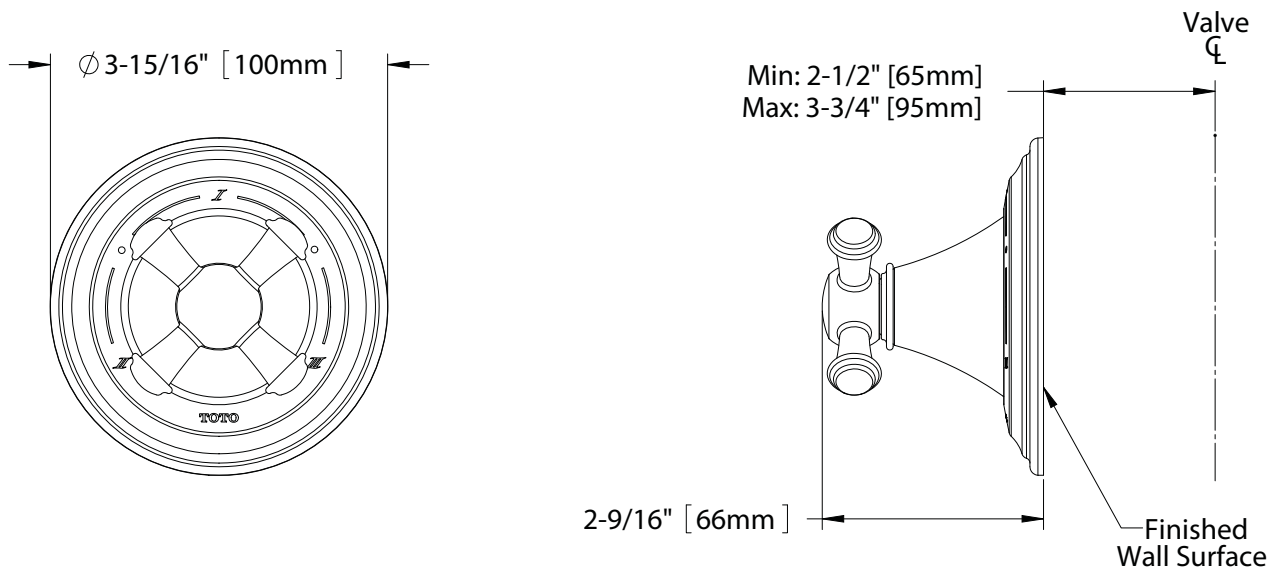

Three-way diverter trim with off shall have a cross handle. Product shall be TOTO Model TS220X#_____ and required valve shall be TSMX sold separately.

TS220X

Vivian™ Three-Way Diverter Trim with Off, Cross Handle

SPECIFICATIONS

- Warranty Lifetime Limited Warranty (Residential Use)
One Year (Commercial Use)
- Material Brass
- Shipping Weight 1.7 lbs.
- Shipping Dimensions 7"L x 3-1/2"W x 4"H

INSTALLATION NOTES

VALVE REQUIRED:
Three-Way diverter valve with off model TSMX sold separately.