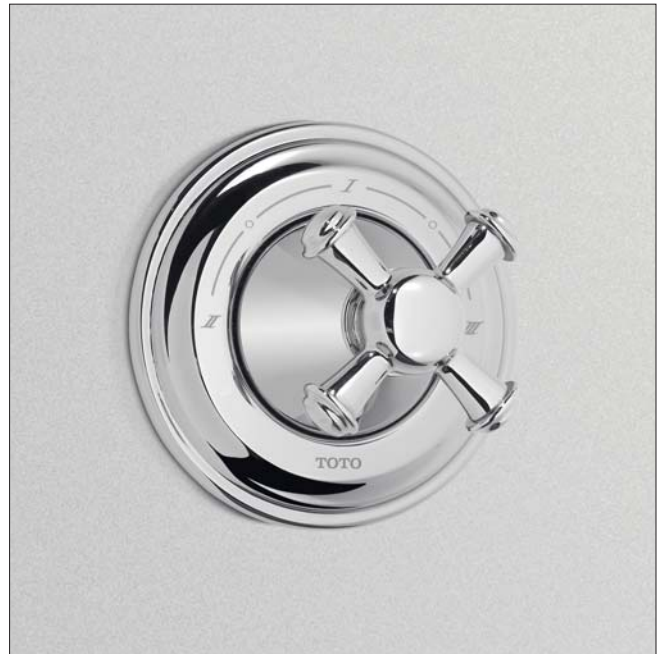

Vivian™ Three-Way Diverter Trim with Off, Cross Handle

FEATURES

- Cross handle
- Integrated off position
- For use with the Three-Way Diverter Valve with Off (TSMX)

COLORS/FINISHES

- #CP Polished Chrome
- #BN Brushed Nickel
- #PN Polished Nickel

CODES/STANDARDS

- Meets or exceeds ASME A112.18.1/CSA B125.1
- Certifications: IAPMO(cUPC), State of Massachusetts and others
- Code Compliance: UPC, IPC, NSPC, NPC Canada, and others
- ADA compliant

PRODUCT SPECIFICATION

Three-way diverter trim with off shall have a cross handle. Product shall be TOTO Model TS220X#_____ and required valve shall be TSMX sold separately.