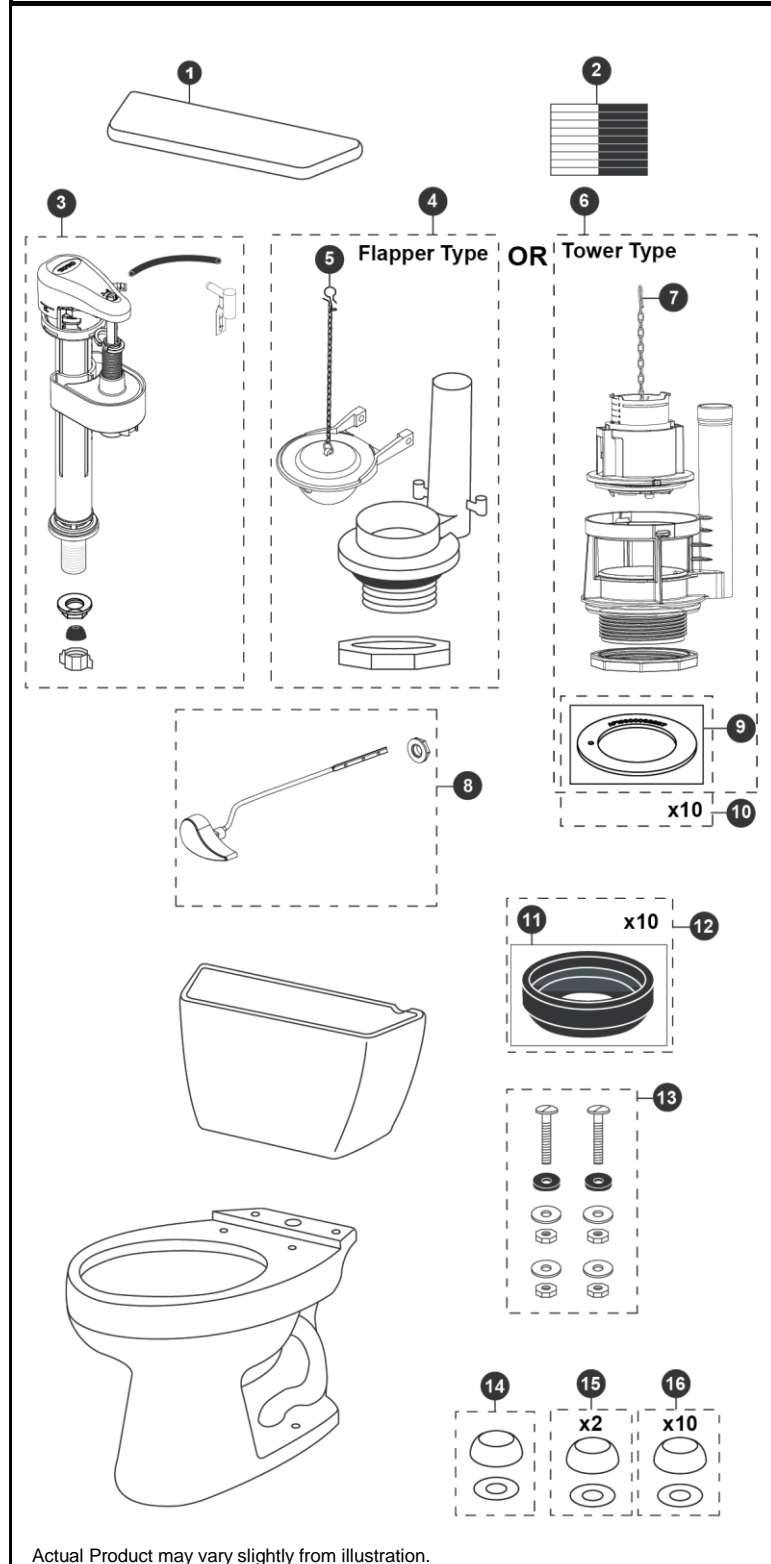

CST744EF.10
CT744EF.10
ST743E

Drake® 1.28 Gpf Toilet, Elongated, E-Max®, 10" Rough-In Universal Height

Item	Part	Description
1	TCU743CRE#01	Tank Lid w/ Velcro - Cotton
2	THU107	Velcro Tape
3	TSU53A	Fill Valve
4	THU252P-A	Flush Valve
5	THU500S	Flapper w/ Chain
6	THU445.10F-A	Drain Valve for Tower Type
7	THU440-A	Flush Tower
8	THU068#01	Trip Lever - Cotton
	THU068#03	Trip Lever - Bone
	THU068#11	Trip Lever - Colonial White
	THU068#12	Trip Lever - Sedona Beige
	THU068#51	Trip Lever - Ebony
	THU068#CP	Trip Lever - Chrome Plated
	THU068#BN	Trip Lever - Brushed Nickel
	THU068#PN	Trip Lever - Polished Nickel
9	THU407	Seal Gasket (1 piece)
10	THU370	Seal Gasket (10 pieces)
11	9BU024E	3" Tank to Bowl Gasket
12	THU131	Tank to Bowl Gaskets (10 pieces)
13	TSU01D	Tank Mounting Kit
14	THU044#01	Bolt Cap Set - Cotton (1 set)
	THU044#03	Bolt Cap Set - Bone (1 set)
	THU044#11	Bolt Cap Set - Colonial White (1 set)
	THU044#12	Bolt Cap Set - Sedona Beige
	THU044#51	Bolt Cap Set - Ebony
15	THU044S#01	Bolt Cap Sets - Cotton (2 pieces)
	THU044S#03	Bolt Cap Sets - Bone (2 pieces)
	THU044S#11	Bolt Cap Sets - Colonial White (2 pieces)
	THU044S#12	Bolt Cap Sets - Sedona Beige (2 pieces)
	THU044S#51	Bolt Cap Sets - Ebony (2 pieces)
16	THU098#01	Bolt Cap Sets - Cotton (20 pieces)
	THU098#03	Bolt Cap Sets - Bone (20 pieces)
	THU098#11	Bolt Cap Sets - Colonial White (20 pieces)
	THU098#12	Bolt Cap Sets - Sedona Beige (20 pieces)
	THU098#51	Bolt Cap Sets - Ebony (20 pieces)

Note:

Product Number Explanations

Two-Piece Toilet

(CST) Gravity Type Toilet
(744) Model
(E) E-Max®
(F) Universal Height
(.10) 10" Rough-In

Tank

(ST) Tank
(743) Model
(E) E-Max®

Bowl

(C) Bowl
(744) Model
(E) E-Max®
(F) Universal Height
(.10) 10" Rough-In