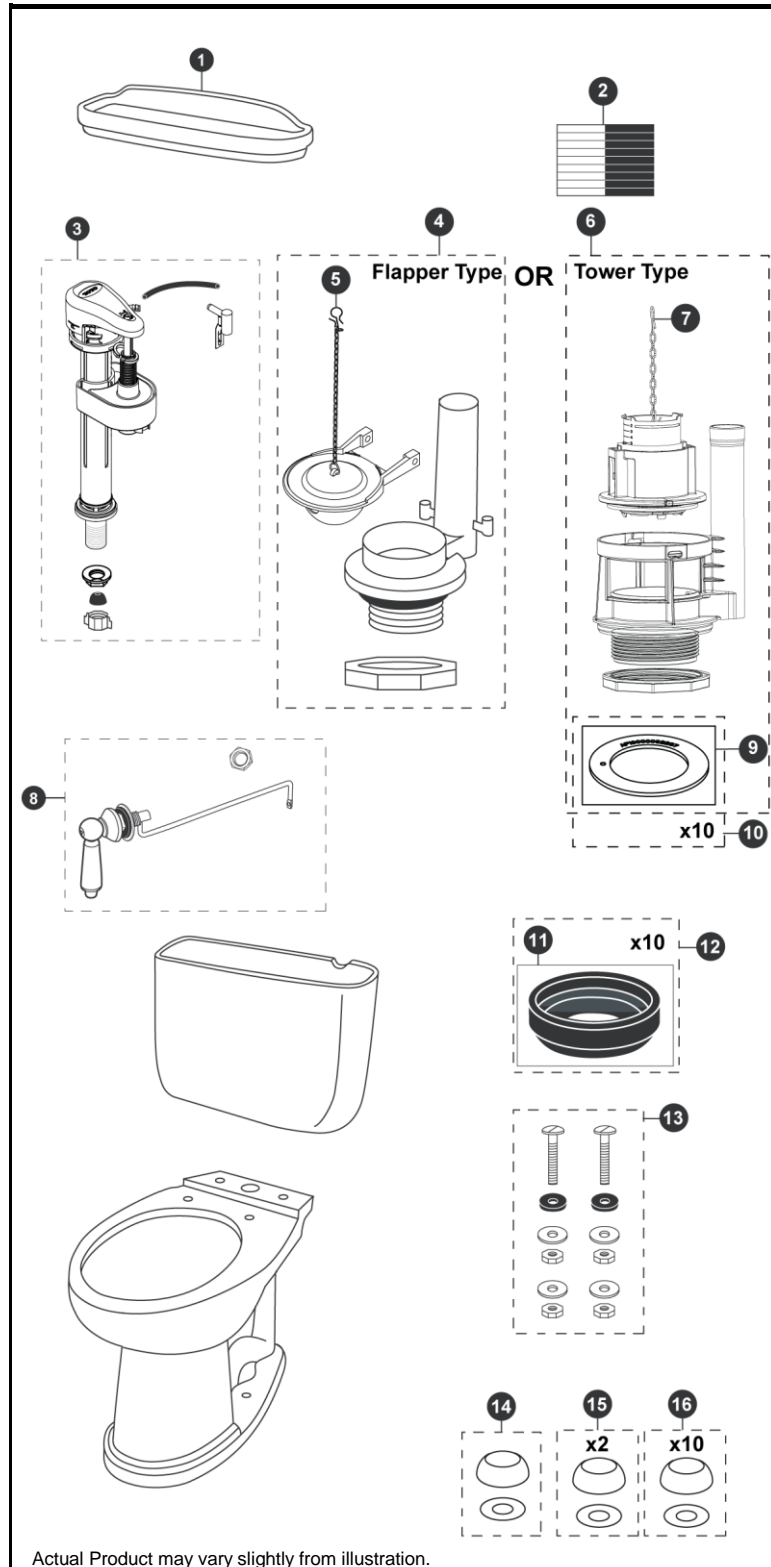

CST754EF
C754SF
ST753E

Dartmouth® 1.28 Gpf Toilet, Elongated E-Max®, 12" Rough-In, Universal Height

Item	Part	Description
1	TCU753CR#01	Tank Lid w/ Velcro Tape - Cotton
	TCU753CR#03	Tank Lid w/ Velcro Tape - Bone
	TCU753CR#11	Tank Lid w/ Velcro Tape - Colonial White
	TCU753CR#12	Tank Lid w/ Velcro Tape - Sedona Beige
	TCU753CR#51	Tank Lid w/ Velcro Tape - Sedona Beige
2	THU107	Velcro Tape
3	TSU53A	Fill Valve
4	THU252P-A	Flush Valve
5	THU500S	Flapper w/ Chain
6	THU444.10D-A	Drain Valve for Tower Type
7	THU440-A	Flush Tower
8	THU141#01	Trip Lever - Cotton
	THU141#03	Trip Lever - Bone
	THU141#11	Trip Lever - Colonial White
	THU141#12	Trip Lever - Sedona Beige
	THU141#51	Trip Lever - Ebony
	THU141#CP	Trip Lever - Chrome Plated
	THU141#BN	Trip Lever - Brushed Nickel
	THU141#PN	Trip Lever - Polished Nickel
	THU141#RB	Trip Lever - Oil Rubbed Bronze
	THU141#SB	Trip Lever - Satin Brass
9	THU407	Seal Gasket (1 piece)
10	THU370	Seal Gasket (10 pieces)
11	9BU024E	3" Tank to Bowl Gasket
12	THU131	Tank to Bowl Gaskets (10 pieces)
13	TSU01D	Tank Mounting Kit
14	THU044#01	Bolt Cap Set - Cotton (1 set)
	THU044#03	Bolt Cap Set - Bone (1 set)
	THU044#11	Bolt Cap Set - Colonial White (1 set)
	THU044#12	Bolt Cap Set - Sedona Beige
	THU044#51	Bolt Cap Set - Ebony
15	THU044S#01	Bolt Cap Sets - Cotton (2 pieces)
	THU044S#03	Bolt Cap Sets - Bone (2 pieces)
	THU044S#11	Bolt Cap Sets - Colonial White (2 pieces)
	THU044S#12	Bolt Cap Sets - Sedona Beige (2 pieces)
	THU044S#51	Bolt Cap Sets - Ebony (2 pieces)
16	THU098#01	Bolt Cap Sets - Cotton (20 pieces)
	THU098#03	Bolt Cap Sets - Bone (20 pieces)
	THU098#11	Bolt Cap Sets - Colonial White (20 pieces)
	THU098#12	Bolt Cap Sets - Sedona Beige (20 pieces)
	THU098#51	Bolt Cap Sets - Ebony (20 pieces)

Note:

THU141 has Left Hand threads.

Product Number Explanations

Two-Piece Toilet

(CST) Gravity Type Toilet
(754) Model
(E) E-Max®
(F) Universal Height

Tank

(ST) Tank
(753) Model
(E) E-Max®

Bowl