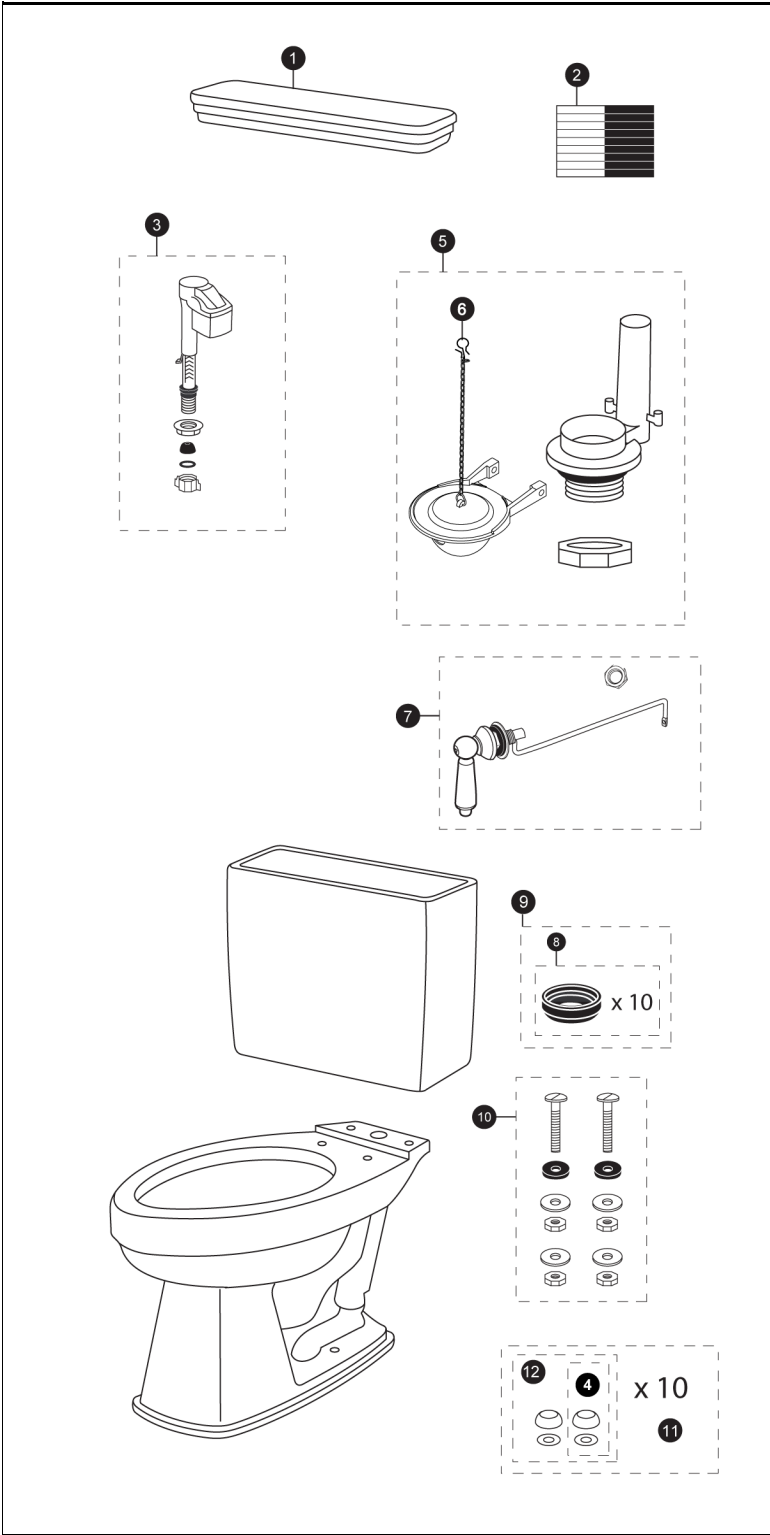

CST423EF(G)

CST423EF(G)
ST424E
C423EF(G)

Promenade®

1.28 Gpf Toilet, Round E-Max®, 12" Rough-In

Items	Parts	Description
1	TCU424CRE#01	Tank Lid w/ Velcro Tape - Cotton
	TCU424CRE#03	Tank Lid w/ Velcro Tape - Bone
	TCU424CRE#11	Tank Lid w/ Velcro Tape - Colonial White
	TCU424CRE#12	Tank Lid w/ Velcro Tape - Sedona Beige
	TCU424CRE#51	Tank Lid w/ Velcro Tape - Ebony
2	THU107	Velcro Tape
3	TSU99A.X	Fill Valve
4	THU044#01	Bolt Cap - Cotton
	THU044#03	Bolt Cap - Bone
	THU044#11	Bolt Cap - Colonial White
	THU044#12	Bolt Cap - Sedona Beige
	THU044#51	Bolt Cap - Ebony
5	THU252P-5A	Flush Valve
6	THU331S	Flapper w/ Chain
7	THU141(N)#CP	Trip Lever - Cotton
	THU141#SB	Trip Lever - Satin Brass
	THU141#BN	Trip Lever - Brushed Nickel
	THU141#PN	Trip Lever - Polished Nickel
	THU141#RB	Trip Lever - Oil Rubbed Bronze
	THU141#01	Trip Lever - Cotton
	THU141#03	Trip Lever - Bone
	THU141#11	Trip Lever - Colonial White
	THU141#12	Trip Lever - Sedona Beige
	THU141#51	Trip Lever - Ebony
8	THU131	Tank to Bowl Gaskets (10 pieces)
9	9BU024E	Tank to Bow Gasket (1 piece)
10	TSU01D	Tank Mounting Kit
11	THU098#01	Bolt Cap Sets - Cotton (20 pieces)
	THU098#03	Bolt Cap Sets - Bone (20 pieces)
	THU098#11	Bolt Cap Sets - Colonial White (20 pieces)
	THU098#12	Bolt Cap Sets - Sedona Beige (20 pieces)
	THU098#51	Bolt Cap Sets - Ebony (20 pieces)
12	THU044S#01	Bolt Cap Set - Cotton (2 pieces)
	THU044S#03	Bolt Cap Set - Bone (2 pieces)
	THU044S#11	Bolt Cap Set - Colonial White (2 pieces)
	THU044S#12	Bolt Cap Set - Sedona Beige (2 pieces)
	THU044S#51	Bolt Cap Set - Ebony (2 pieces)

Note:

THU141(N) has left hand threads.

Product Number Explanations

Two-Piece Toilet	Tank	Bowl
(CST) Gravity Type Toilet	(ST) Tank	(C) Bowl
(423) Model	(424) Model	(423) Model
(E) E-Max®	(E) E-Max®	(E) E-Max®
(F) Universal Height		(F) Universal Height