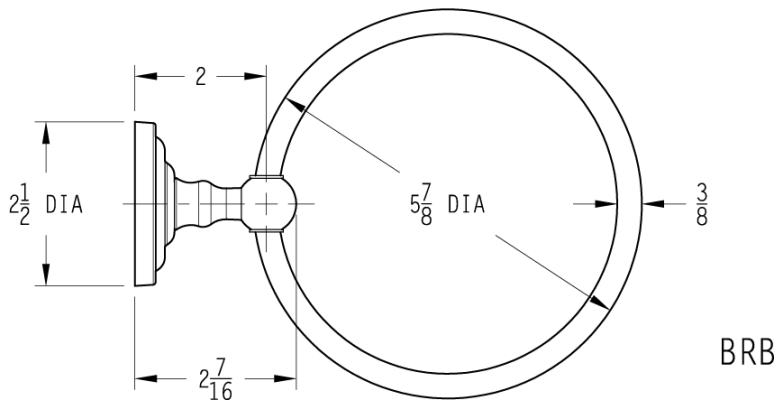

INSTALLATION DIMENSIONS

REDMOND™

Accessories

Dimensions are in Inches

1-800-PFAUCET www.pricepfister.com
 19701 DaVinci, Lake Forest, CA 92610
 09/20/11

Pfister™

SS-BXX-08