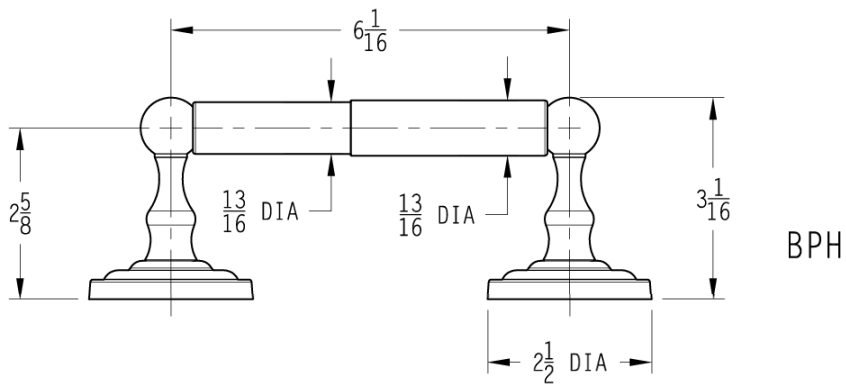

INSTALLATION DIMENSIONS

REDMOND™

Accessories

Dimensions are in Inches

1-800-PFAUCET www.pricepfister.com
 19701 DaVinci, Lake Forest, CA 92610
 09/20/11

Pfister™

SS-BXX-08