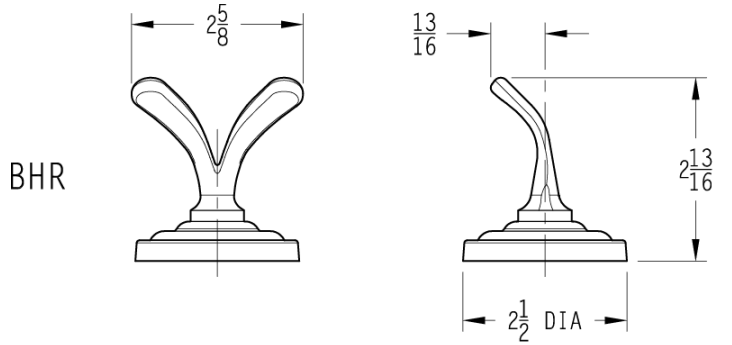

INSTALLATION DIMENSIONS

REDMOND™

Accessories

Dimensions are in Inches

1-800-PFAUCET www.pricepfister.com
 19701 DaVinci, Lake Forest, CA 92610
 09/20/11

Pfister™

SS-BXX-08