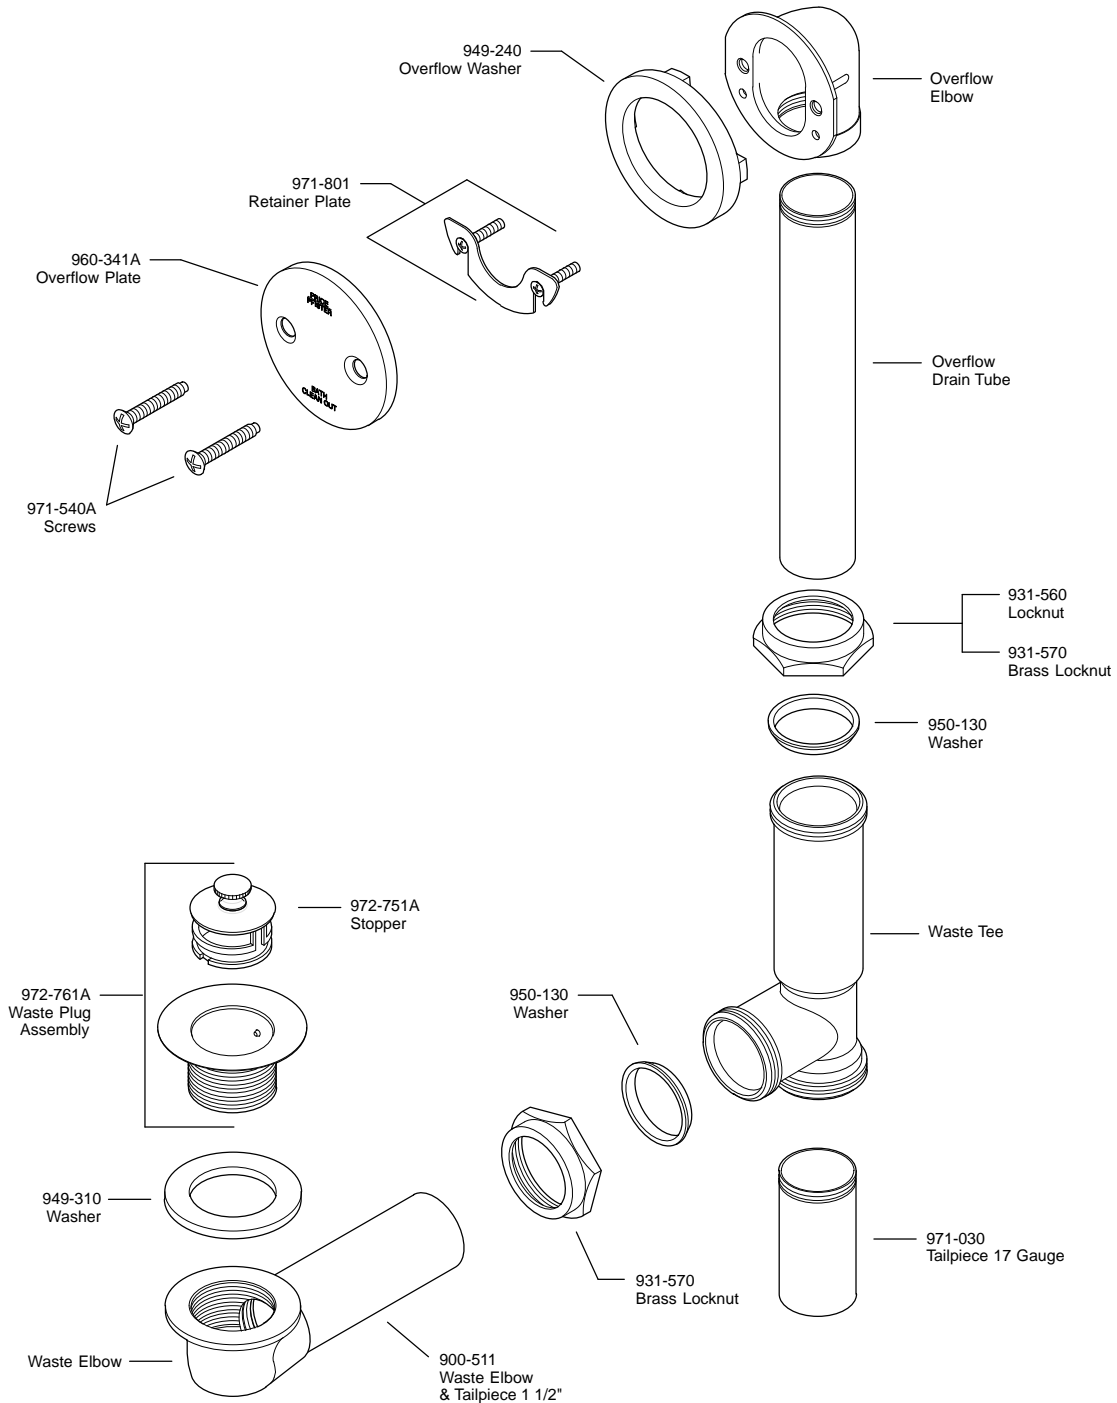

# PARTS EXPLOSION

## 18 Series Brass Turnstop Type Waste & Overflow

**FINISHES \* Indicates Finish**

A Polished Chrome	M Almond	U Rustic Bronze
B Black	N Antique Bronze	V PVD Polished Brass
E Rustic Pewter	P Polished Brass	W White
D PVD Polished Nickel	Q Satin Brass	Y Tuscan Bronze
J PVD Brushed Nickel	R Copper	Z Oil-Rubbed Bronze
K Satin Nickel	S Stainless Steel	
L Satin Stainless	T Biscuit	

All finishes not available on all parts

1-800-PFAUCET [www.pricepfaucet.com](http://www.pricepfaucet.com)  
 19701 DaVinci, Lake Forest, CA 92610

07/15/08

Price Pfister