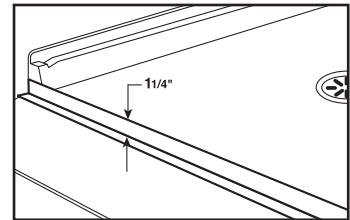

BF-FT
Barrier-Free Flexible Threshold