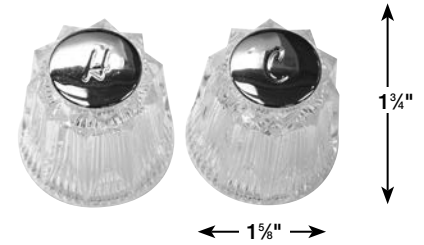

HANDLES

UNIVERSAL DECORATOR & DESIGNER HANDLES

SMALL ACRYLIC HANDLES

Kitchen, Lavatory

- Includes "Universal" adapters and spacers to fit most faucets

Stk. No.	Description
80010	Pair – Hot & Cold

Use Danco Universal Fit Handle

SMALL ACRYLIC HANDLES – 10 PT.

Pfister Windsor Style

Stk. No.	Description
88444	Pair – Hot & Cold
88721	Diverter

Use Danco Universal Fit Handle

LARGE ACRYLIC HANDLES

Tub & Shower

- Includes "Universal" adapters and spacers to fit most faucets

Stk. No.	Description
80014	Pair – Hot & Cold
80015	Diverter

Use Danco Universal Fit Handle

LARGE ACRYLIC HANDLES – 10 PT.

Pfister Windsor Style

Stk. No.	Description
88445	Pair – Hot & Cold
88446	Diverter
89283	w/ H, C, D buttons – BN