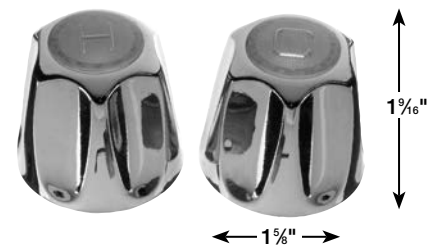

SMALL ACRYLIC HANDLES – 10 PT.

Pfister Windsor Style

Stk. No.	Description
88444	Pair – Hot & Cold
88721	Diverter

Use Danco Universal Fit Handle

LARGE ACRYLIC HANDLES

Tub & Shower

- Includes "Universal" adapters and spacers to fit most faucets

Stk. No.	Description
80014	Pair – Hot & Cold
80015	Diverter

Use Danco Universal Fit Handle

LARGE ACRYLIC HANDLES – 10 PT.

Pfister Windsor Style

Stk. No.	Description
88445	Pair – Hot & Cold
88446	Diverter
89283	w/ H, C, D buttons – BN

Use Danco Universal Fit Handle

SMALL METAL HANDLES

Kitchen, Lavatory

- Includes "Universal" adapters and spacers to fit most faucets

Stk. No.	Description
80016	Pair – Hot & Cold

Use Danco Universal Fit Handle

SMALL METAL CANOPY HANDLES – 6 PT.

Pfister Verve Style

Stk. No.	Description
88449	Pair – Hot & Cold
88722	Diverter

Use Danco Universal Fit Handle