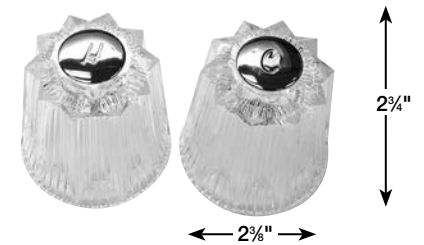

HANDLES

UNIVERSAL DECORATOR & DESIGNER HANDLES

SMALL ACRYLIC HANDLES

Kitchen, Lavatory

- Includes "Universal" adapters and spacers to fit most faucets

Stk. No.	Description
80010	Pair – Hot & Cold

Use Danco Universal Fit Handle

SMALL ACRYLIC HANDLES – 10 PT.

Pfister Windsor Style

Stk. No.	Description
88444	Pair – Hot & Cold
88721	Diverter

Use Danco Universal Fit Handle

LARGE ACRYLIC HANDLES

Tub & Shower

- Includes "Universal" adapters and spacers to fit most faucets

Stk. No.	Description
80014	Pair – Hot & Cold
80015	Diverter

Use Danco Universal Fit Handle

LARGE ACRYLIC HANDLES – 10 PT.

Pfister Windsor Style

Stk. No.	Description
88445	Pair – Hot & Cold
88446	Diverter
89283	w/ H, C, D buttons – BN